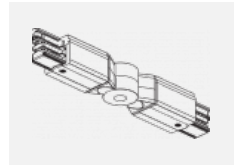

XTS24-2, black
Adjustable corner
connector, black