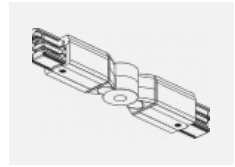

XTS24-2, black
Adjustable corner connector, black