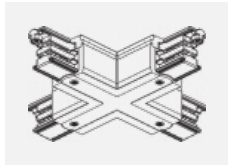

XTS38-2, black
X-feed, black