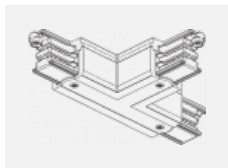

XTS40-2, black
T-feed, black