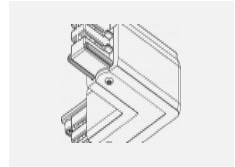

XTS35-2, black
L-feed, black