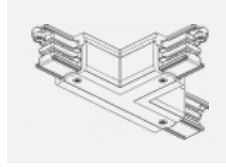

XTS39-1, grey
T-feed, gray