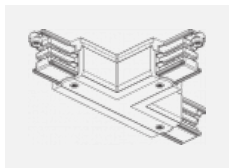

XTS40-1, grey
T-feed, gray