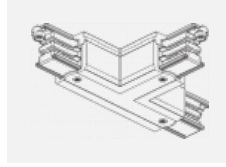

XTS37-1, grey
T-feed, gray