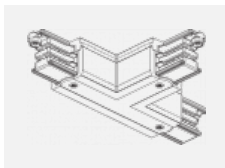

XTS40-3, white
T-feed, white