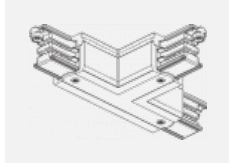

XTS37-3, white
T-feed, white