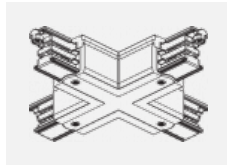

XTS38-3, white
X-feed, white