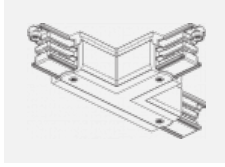

XTS36-3, white
T-feed, white