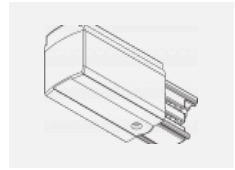

XTS11-2, black
End feed, black