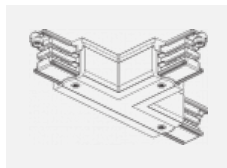

XTS40-3, white
T-feed, white