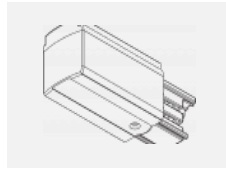

XTS11-1, grey
End feed, gray