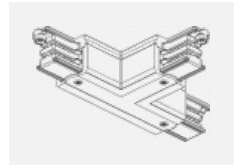

XTS39-2, black
T-feed, black