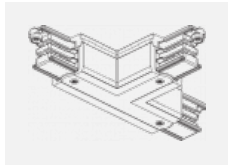

XTS36-2, black
T-feed, black