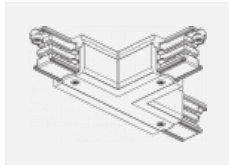

XTS37-3, white
T-feed, white