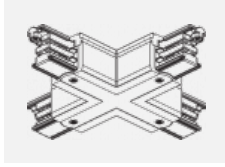

XTS38-3, white
X-feed, white