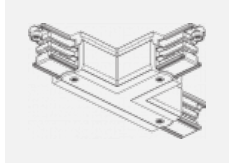

XTS36-1, grey
T-feed, gray