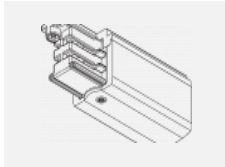

XTS12-3, white
End feed, white