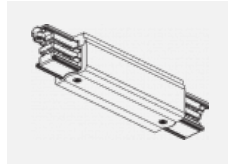

XTS14-1, grey
Middle feed, gray