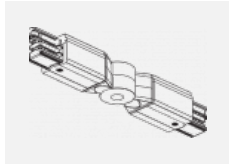

XTS24-3, white
Adjustable corner
connector, white