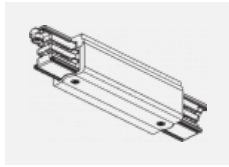

XTS14-3, white
Middle feed, white