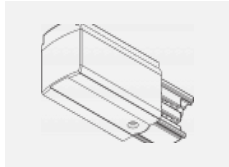

XTS11-3, white
End feed, white