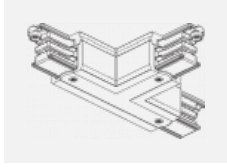

XTS36-2, black
T-feed, black