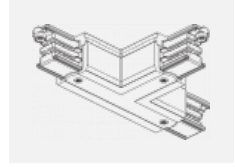

XTS39-2, black
T-feed, black