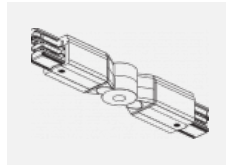

XTS24-1, grey
Adjustable corner connector, gray