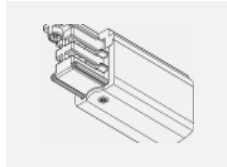

XTS12-3, white
End feed, white