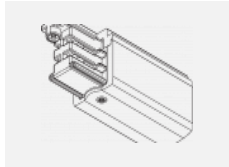

XTS12-1, grey
End feed, gray