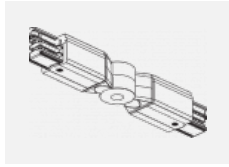

XTS24-3, white
Adjustable corner connector, white