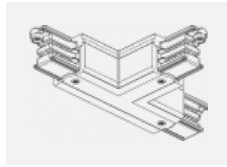

XTS36-3, white
T-feed, white