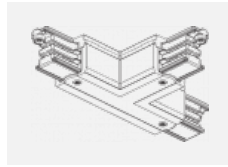

XTS39-1, grey
T-feed, gray