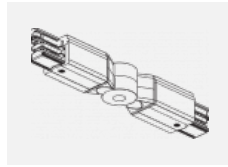

XTS24-1, grey
Adjustable corner
connector, gray