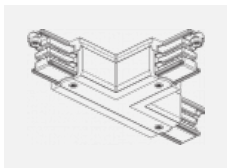

XTS40-2, black
T-feed, black