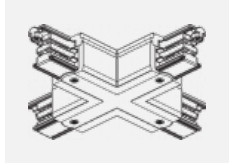

XTS38-1, grey
X-feed, gray