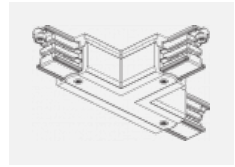

XTS37-2, black
T-feed, black