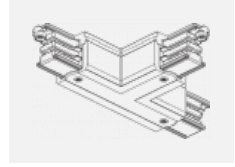

XTS37-2, black
T-feed, black