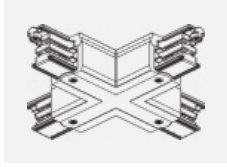

XTS38-2, black
X-feed, black