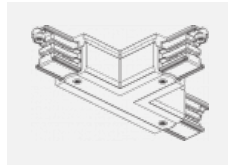

XTS37-1, grey
T-feed, gray