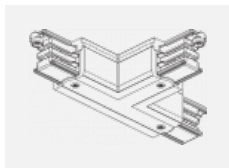

XTS39-3, white
T-feed, white