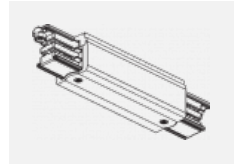

XTS14-2, black
Middle feed, black