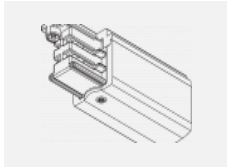

XTS12-2, black
End feed, black