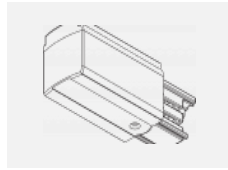

XTS11-1, grey
End feed, gray