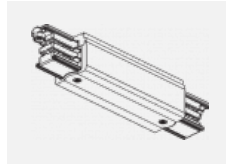

Luminaire

Global Trac on/off

wl-XTSF4X00-X, X

Type of installation	Recessed
Light distribution	Direct
Luminaire shape	Linear
Colour of the luminaires	White
Material	Aluminium
Warranty	2 years
Description of luminaires	Luminaire recessed
Dimensions (l × w × h mm)	1000 mm × 56 mm × 33 mm
Electrical voltage	230V/400V
Frequency	50/60Hz

XTS11-2, black
End feed, black

XTS11-3, white
End feed, white

XTS12-1, grey
End feed, gray

XTS12-2, black
End feed, black

XTS12-3, white
End feed, white

XTS14-1, grey
Middle feed, gray

XTS14-2, black
Middle feed, black