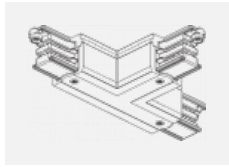

XTS36-1, grey
T-feed, gray