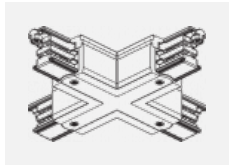

XTS38-1, grey
X-feed, gray