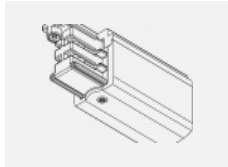

XTS12-2, black
End feed, black