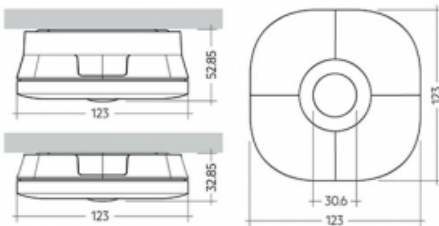

Luminaire

Stret

990-200B-10GGM3P/865, W

The product is only available on request.

Technical drawing

Type of installation	Surface
Light distribution	Direct
Luminaire shape	Rounded
Colour of the luminaires	White
Material	Plastic
Lifetime	L90/B50 50 000 hours
Warranty	5 years
Description of luminaires	Luminaire surface
Dimensions	123 mm × 123 mm × 33 mm
Weight	0.27 kg
Light source	LED MODUL
Type of optical system	Clear cover
Luminous flux*	206 lm
Colour Temperature	6500 K cool white
Luminous efficacy	82 lm/W
Colour rendering index	80
Luminaire power input*	2.5 W
Electrical voltage	220-240V
Frequency	50/60Hz