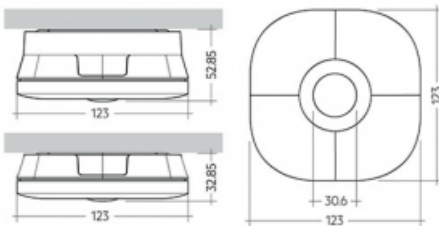

# Stret

**990-200B-10GGM3/865, W**

The product is only available on request.

**Technical drawing**

Type of installation	Surface
Light distribution	Direct
Luminaire shape	Rounded
Colour of the luminaires	White
Material	Plastic
Lifetime	L90/B50 50 000 hours
Warranty	5 years
Description of luminaires	Luminaire surface
Dimensions	123 mm × 123 mm × 33 mm
Light source	LED MODUL
Type of optical system	Clear cover
Luminous flux*	206 lm
Colour Temperature	6500 K cool white
Luminous efficacy	82 lm/W
Colour rendering index	80
Luminaire power input*	2.5 W
Connection of the luminaires	ON/OFF + 3h emergency
Electrical voltage	220-240V
Frequency	50/60Hz