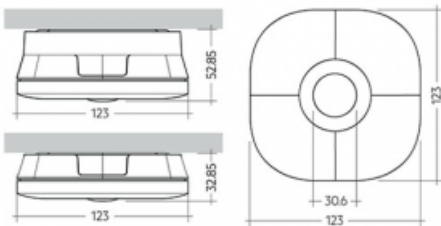

Luminaire

Stret

990-200B-10GGM3/865, B

The product is only available on request.

Technical drawing

Type of installation	Surface
Light distribution	Direct
Luminaire shape	Rounded
Colour of the luminaires	Black
Material	Plastic
Lifetime	L90/B50 50 000 hours
Warranty	5 years
Description of luminaires	Luminaire surface
Dimensions	123 mm × 123 mm × 33 mm
Light source	LED MODUL
Type of optical system	Clear cover
Luminous flux*	206 lm
Colour Temperature	6500 K cool white
Luminous efficacy	82 lm/W
Colour rendering index	80
Luminaire power input*	2.5 W
Connection of the luminaires	ON/OFF + 3h emergency
Electrical voltage	220-240V
Frequency	50/60Hz