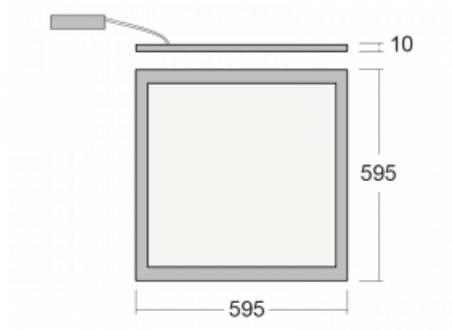

## Technical drawing

Type of installation	Recessed, Suspended
Light distribution	Direct
Luminaire shape	Angular
Colour of the luminaires	White
Material	Aluminium
Lifetime	L90/B50 54 000 hours
Warranty	5 years
Description of luminaires	Luminaire recessed/suspended
Dimensions	595 mm × 595 mm × 10 mm
Type of optical system	Microprisma
Luminous flux*	3800 lm
Colour Temperature	3000 K warm white
Luminous efficacy	127 lm/W
Colour rendering index	80
Luminaire power input*	30 W
Connection of the luminaires	ON/OFF + 3h emergency
Electrical voltage	220-240V
Frequency	50/60Hz