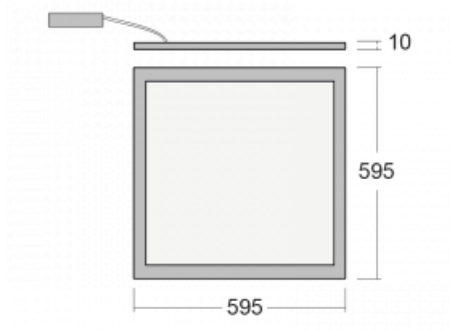

Luminaire

Pleki

910-000I-10GGE/840, W

The product is only available on request.

Technical drawing

Type of installation	Recessed, Suspended
Light distribution	Direct
Luminaire shape	Angular
Colour of the luminaires	White
Material	Aluminium
Lifetime	L90/B50 54 000 hours
Warranty	5 years
Description of luminaires	Luminaire recessed/suspended
Dimensions	595 mm × 595 mm × 10 mm
Weight	3.6 kg