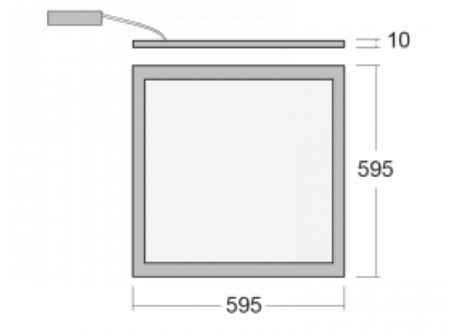

Luminaire

Pleki

910-000I-10GGE/830, W

The product is only available on request.

Technical drawing

Type of installation	Recessed, Suspended
Light distribution	Direct
Luminaire shape	Angular
Colour of the luminaires	White
Material	Aluminium
Lifetime	L90/B50 54 000 hours
Warranty	5 years
Description of luminaires	Luminaire recessed/suspended
Dimensions	595 mm × 595 mm × 10 mm
Type of optical system	Microprisma
Luminous flux*	3800 lm
Colour Temperature	3000 K warm white
Luminous efficacy	127 lm/W
Colour rendering index	80
Luminaire power input*	30 W
Connection of the luminaires	ON/OFF
Electrical voltage	220-240V
Frequency	50/60Hz