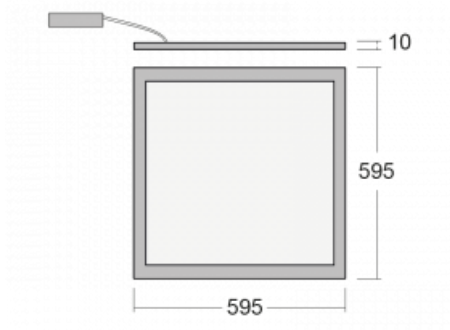

Luminaire

Pleki

910-000I-10GGD/M3P/840, W

The product is only available on request.

Technical drawing

Type of installation	Recessed, Suspended
Light distribution	Direct
Luminaire shape	Angular
Colour of the luminaires	White
Material	Aluminium
Lifetime	L90/B50 54 000 hours
Warranty	5 years
Description of luminaires	Luminaire recessed/suspended
Dimensions	595 mm × 595 mm × 10 mm
Type of optical system	Microprisma
Luminous flux*	3900 lm
Colour Temperature	4000 K cool white
Luminous efficacy	130 lm/W
Colour rendering index	80
Luminaire power input*	30 W
Electrical voltage	220-240V
Frequency	50/60Hz