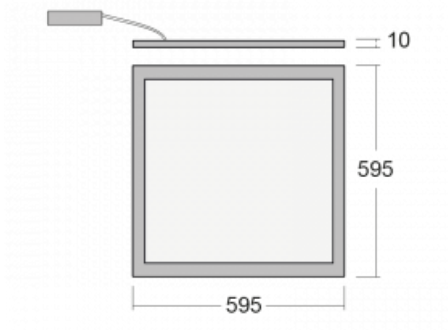

Luminaire

Pleki

910-000I-10GGD/M3P/830, W

The product is only available on request.

Technical drawing

Type of installation	Recessed, Suspended
Light distribution	Direct
Luminaire shape	Angular
Colour of the luminaires	White
Material	Aluminium
Lifetime	L90/B50 54 000 hours
Warranty	5 years
Description of luminaires	Luminaire recessed/suspended
Dimensions	595 mm × 595 mm × 10 mm
Type of optical system	Microprisma
Luminous flux*	3800 lm
Colour Temperature	3000 K warm white
Luminous efficacy	127 lm/W
Colour rendering index	80
Luminaire power input*	30 W
Electrical voltage	220-240V
Frequency	50/60Hz