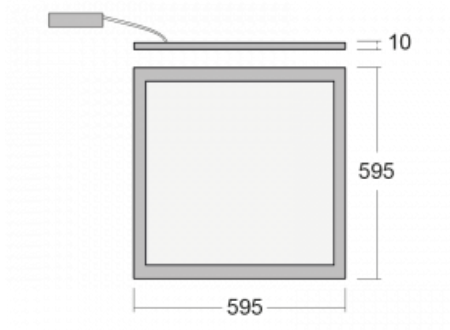

Luminaire

Pleki

910-000I-10GGD/M3/830, W

The product is only available on request.

Technical drawing

Type of installation	Recessed, Suspended
Light distribution	Direct
Luminaire shape	Angular
Colour of the luminaires	White
Material	Aluminium
Lifetime	L90/B50 54 000 hours
Warranty	5 years
Description of luminaires	Luminaire recessed/suspended
Dimensions	595 mm × 595 mm × 10 mm
Type of optical system	Microprisma
Luminous flux*	3800 lm
Colour Temperature	3000 K warm white
Luminous efficacy	127 lm/W
Colour rendering index	80
Luminaire power input*	30 W
Electrical voltage	220-240V
Frequency	50/60Hz