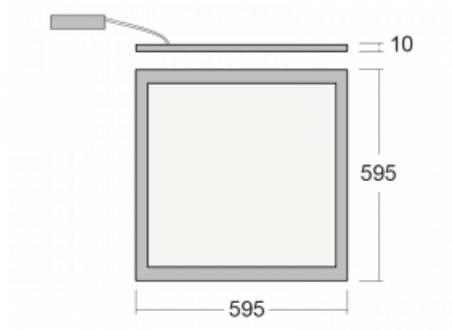

## Technical drawing

Type of installation	Recessed, Suspended
Light distribution	Direct
Luminaire shape	Angular
Colour of the luminaires	White
Material	Aluminium
Lifetime	L90/B50 54 000 hours
Warranty	5 years
Description of luminaires	Luminaire recessed/suspended
Dimensions	595 mm × 595 mm × 10 mm
Weight	3.7 kg