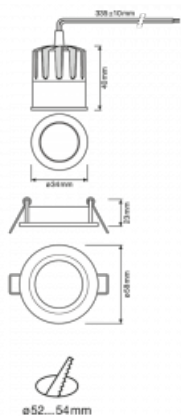

Luminaire

Basi 2.0

71-006U-10GDV/930, W +
00-00157E

We have expanded the Basi family with new small siblings. We offer the new additions in white at no extra charge. They achieve maximum luminous fluxes of 650 lm and 1500 lm and a colour rendering index of Ra90. These unobtrusive but efficient downlights have beam angles of 15°, 24°, 36° (40°).

Technical drawing

| | |
|---------------------------|-----------------------|
| Type of installation | Recessed |
| Light distribution | Direct |
| Luminaire shape | Circular |
| Colour of the luminaires | White |
| Material | Aluminium |
| Lifetime | L70/B50 50 000 hours |
| Warranty | 5 years |
| Description of luminaires | Luminaire recessed |
| item description | Basi 2.0 - 35 mm |
| Dimensions | ø 58 mm × 63 mm |
| Weight | 0.15 kg |
| Light source | LED MODUL |
| DIR optical system | MEDIUM - middle angle |
| Luminous flux* | 590 lm |
| Colour Temperature | 3000 K warm white |
| Luminous efficacy | 100 lm/W |
| MacAdam Light source | 3 |
| Colour rendering index | 90 |
| Beam angle | 24° |

Curve

Luminaire power input* 5.9 W

Connection of the luminaires ON/OFF

Electrical voltage 220-240V

Frequency 50/60Hz

☐ CE IP 20

*±10 %

Downloads