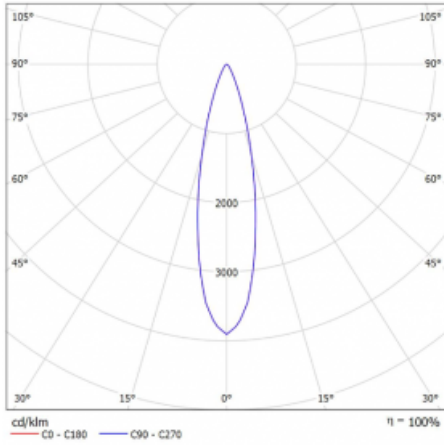

Luminaire

Basi 2.0

71-006U-10GDV/930, W +
00-00157E

We have expanded the Basi family with new small siblings. We offer the new additions in white at no extra charge. They achieve maximum luminous fluxes of 650 lm and 1500 lm and a colour rendering index of Ra90. These unobtrusive but efficient downlights have beam angles of 15°, 24°, 36° (40°).

Technical drawing

| | |
|---------------------------|-----------------------|
| Type of installation | Recessed |
| Light distribution | Direct |
| Luminaire shape | Circular |
| Colour of the luminaires | White |
| Material | Aluminium |
| Lifetime | L70/B50 50 000 hours |
| Warranty | 5 years |
| Description of luminaires | Luminaire recessed |
| item description | Basi 2.0 - 35 mm |
| Dimensions | ø 58 mm × 63 mm |
| Weight | 0.15 kg |
| Light source | LED MODUL |
| DIR optical system | MEDIUM - middle angle |
| Luminous flux* | 590 lm |
| Colour Temperature | 3000 K warm white |
| Luminous efficacy | 100 lm/W |
| MacAdam Light source | 3 |
| Colour rendering index | 90 |
| Beam angle | 24° |

Curve

Luminaire power input* 5.9 W

Connection of the luminaires ON/OFF

Electrical voltage 220-240V

Frequency 50/60Hz

☐ CE IP 20

*±10 %

Downloads