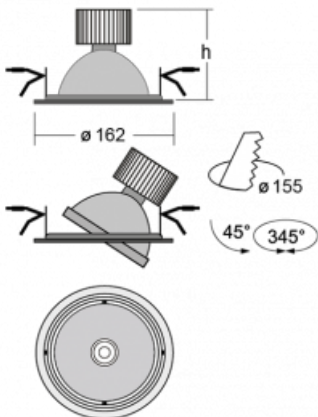

Luminaire

Basi

70-003W-10GJV/M/840, W +
00-00153M

The Basi family of luminaires can be described simply – it has perfect light parameters and contains special sources. The high-brightness LEDs with colour rendering of $Ra > 80$ or $Ra > 90$ perfectly illuminates the desired object. That is what makes Basi especially suitable for shopping centres, cultural spaces or car showrooms. The RealColour technology with colour rendering of $Ra > 97$ shows the colours of objects as naturally as daylight. StrongColour will highlight the desired colour and RealWhite will further improve the illumination of white objects. The luminaire is tiltable so if you need to illuminate moving objects, simply direct the luminous flux.

Technical drawing

Type of installation	Recessed
Light distribution	Direct
Luminaire shape	Circular
Colour of the luminaires	White
Material	Sheet metal
Lifetime	L80/B20 50 000 hours
Warranty	2 years
Description of luminaires	Luminaire recessed
Dimensions	∅ 162 mm × 115 mm
Light source	LED MODUL
Type of optical system	Reflector
Luminous flux*	2640 lm
Colour Temperature	4000 K cool white
Luminous efficacy	108 lm/W
MacAdam Light source	3
Colour rendering index	80
Beam angle	62°