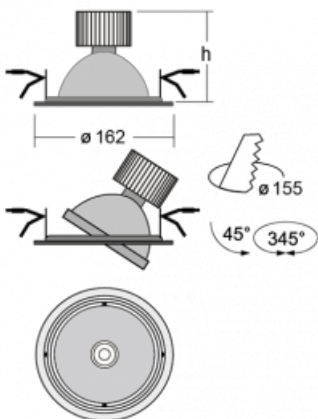

## Technical drawing

Type of installation	Recessed
Light distribution	Direct
Luminaire shape	Circular
Colour of the luminaires	Silver
Material	Sheet metal
Lifetime	L80/B20 50 000 hours
Warranty	2 years
Description of luminaires	Luminaire recessed
Dimensions	ø 162 mm × 115 mm
Light source	LED MODUL
Type of optical system	Reflector
Luminous flux*	2190 lm
Colour Temperature	4000 K cool white
Luminous efficacy	122 lm/W
MacAdam Light source	3
Colour rendering index	80
Beam angle	62°