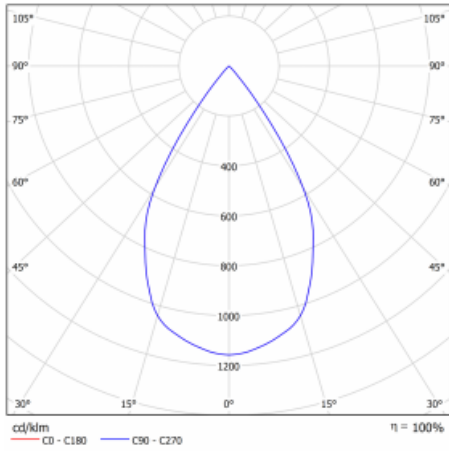

Curve

Luminaire power input* 18 W

Connection of the luminaires ON/OFF + 3h emergency

Electrical voltage 220-240V

Frequency 50/60Hz

CE IP 20

* $\pm 10\%$