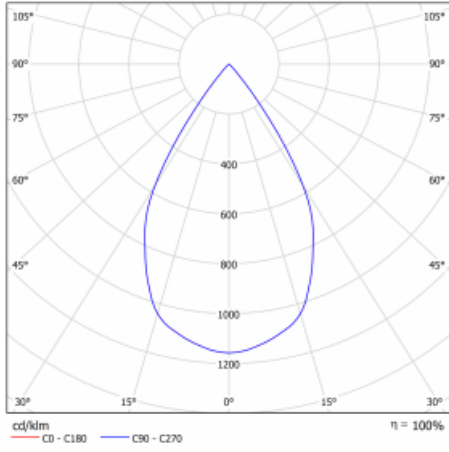

Curve

Luminaire power input* 24.5 W

Connection of the luminaires ON/OFF + 3h emergency

Electrical voltage 220-240V

Frequency 50/60Hz

CE IP 20

* $\pm 10\%$