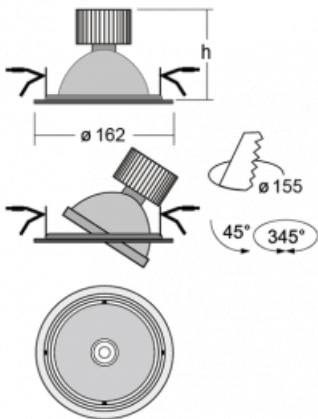

## Technical drawing

Type of installation	Recessed
Light distribution	Direct
Luminaire shape	Circular
Colour of the luminaires	Black
Material	Sheet metal
Lifetime	L80/B20 50 000 hours
Warranty	2 years
Description of luminaires	Luminaire recessed
Dimensions	ø 162 mm × 115 mm
Light source	LED MODUL
Type of optical system	Reflector
Luminous flux*	2640 lm
Colour Temperature	4000 K cool white
Luminous efficacy	108 lm/W
MacAdam Light source	3
Colour rendering index	80
Beam angle	62°