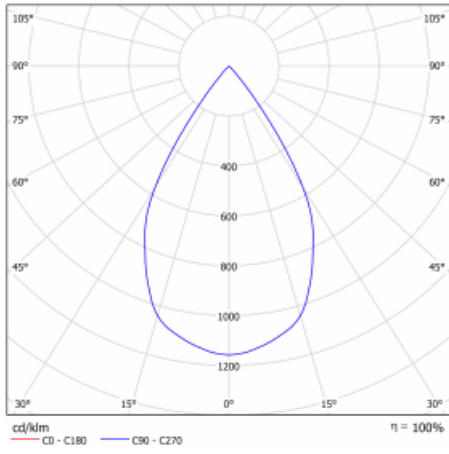

Technical drawing

Type of installation	Recessed
Light distribution	Direct
Luminaire shape	Circular
Colour of the luminaires	Black
Material	Sheet metal
Lifetime	L80/B20 50 000 hours
Warranty	2 years
Description of luminaires	Luminaire recessed
Dimensions	ø 162 mm × 115 mm
Weight	0.77 kg
Light source	LED MODUL
Type of optical system	Reflector
Luminous flux*	2770 lm
Colour Temperature	3000 K warm white
Luminous efficacy	113 lm/W
MacAdam Light source	3
Colour rendering index	80
Beam angle	62°

Curve

Luminaire power input* 24.5 W

Connection of the luminaires ON/OFF + 3h emergency

Electrical voltage 220-240V

Frequency 50/60Hz

☐ CE IP 20

*±10 %

Downloads