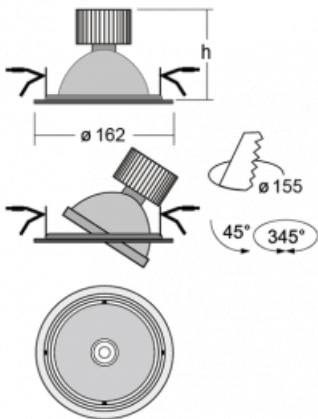

Luminaire

Basi

70-003W-10GHV/M/840, W +
00-00153M

The Basi family of luminaires can be described simply – it has perfect light parameters and contains special sources. The high-brightness LEDs with colour rendering of $Ra > 80$ or $Ra > 90$ perfectly illuminates the desired object. That is what makes Basi especially suitable for shopping centres, cultural spaces or car showrooms. The RealColour technology with colour rendering of $Ra > 97$ shows the colours of objects as naturally as daylight. StrongColour will highlight the desired colour and RealWhite will further improve the illumination of white objects. The luminaire is tiltable so if you need to illuminate moving objects, simply direct the luminous flux.

Technical drawing

Type of installation	Recessed
Light distribution	Direct
Luminaire shape	Circular
Colour of the luminaires	White
Material	Sheet metal
Lifetime	L80/B10 50 000 hours
Warranty	2 years
Description of luminaires	Luminaire recessed
Dimensions	∅ 162 mm × 95 mm
Type of optical system	Reflector
Luminous flux*	2770 lm
Colour Temperature	4000 K cool white
Luminous efficacy	113 lm/W
MacAdam Light source	3
Colour rendering index	80
Beam angle	62°
Luminaire power input*	24.5 W
Connection of the luminaires	ON/OFF + 1h emergency
Electrical voltage	220-240V
Frequency	50/60Hz

 **CE IP 20**

*±10 %

Curve

Downloads

Installation instructions

Photos