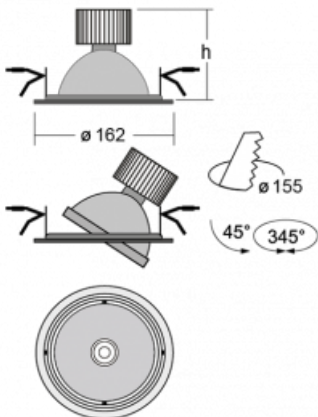

Luminaire

Basi

70-003W-10GHV/M/840, S +
00-00155DI/M3

The Basi family of luminaires can be described simply – it has perfect light parameters and contains special sources. The high-brightness LEDs with colour rendering of $Ra > 80$ or $Ra > 90$ perfectly illuminates the desired object. That is what makes Basi especially suitable for shopping centres, cultural spaces or car showrooms. The RealColour technology with colour rendering of $Ra > 97$ shows the colours of objects as naturally as daylight. StrongColour will highlight the desired colour and RealWhite will further improve the illumination of white objects. The luminaire is tiltable so if you need to illuminate moving objects, simply direct the luminous flux.

Technical drawing

Type of installation	Recessed
Light distribution	Direct
Luminaire shape	Circular
Colour of the luminaires	Silver
Material	Sheet metal
Lifetime	L80/B10 50 000 hours
Warranty	2 years
Description of luminaires	Luminaire recessed
Dimensions	∅ 162 mm × 95 mm
DIR optical system	Reflector
Luminous flux*	2770 lm
Colour Temperature	4000 K cool white
Luminous efficacy	113 lm/W
MacAdam Light source	3
Colour rendering index	80
Beam angle	62°
Luminaire power input*	24.5 W
Connection of the luminaires	DALI + 3h emergency
Electrical voltage	220-240V
Frequency	50/60Hz

 **CE IP 20**

*±10 %

Curve

Downloads

Installation instructions

Photos