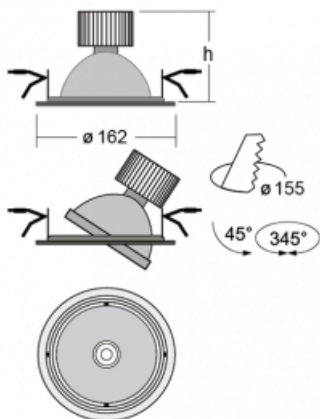

Luminaire

Basi

70-003W-10GHV/830, W +
00-00152E

The Basi family of luminaires can be described simply – it has perfect light parameters and contains special sources. The high-brightness LEDs with colour rendering of $Ra > 80$ or $Ra > 90$ perfectly illuminates the desired object. That is what makes Basi especially suitable for shopping centres, cultural spaces or car showrooms. The RealColour technology with colour rendering of $Ra > 97$ shows the colours of objects as naturally as daylight. StrongColour will highlight the desired colour and RealWhite will further improve the illumination of white objects. The luminaire is tiltable so if you need to illuminate moving objects, simply direct the luminous flux.

Technical drawing

Type of installation	Recessed
Light distribution	Direct
Luminaire shape	Circular
Colour of the luminaires	White
Material	Sheet metal
Lifetime	L80/B10 50 000 hours
Warranty	5 years
Description of luminaires	Luminaire recessed
Dimensions	ø 162 mm × 95 mm
Type of optical system	Reflector
Luminous flux*	2090 lm
Colour Temperature	3000 K warm white
Luminous efficacy	116 lm/W
MacAdam Light source	3
Colour rendering index	80
Beam angle	62°
Luminaire power input*	18 W
Connection of the luminaires	ON/OFF
Electrical voltage	220-240V
Frequency	50/60Hz

 **CE IP 20**

*±10 %

Curve

Downloads

Installation instructions

Photos