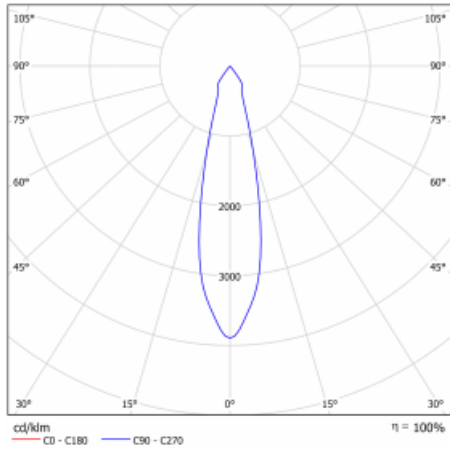

Technical drawing

Type of installation	Recessed
Light distribution	Direct
Luminaire shape	Circular
Colour of the luminaires	White
Material	Sheet metal
Lifetime	L80/B20 50 000 hours
Warranty	2 years
Description of luminaires	Luminaire recessed
Dimensions	ø 162 mm × 115 mm
Light source	LED MODUL
Type of optical system	Reflector
Luminous flux*	4440 lm
Colour Temperature	4000 K cool white
Luminous efficacy	100 lm/W
MacAdam Light source	3
Colour rendering index	80
Beam angle	24°

Curve

Luminaire power input* 44.5 W

Connection of the luminaires DALI + 3h emergency

Electrical voltage 220-240V

Frequency 50/60Hz

☐ CE IP 20

*±10 %

Downloads