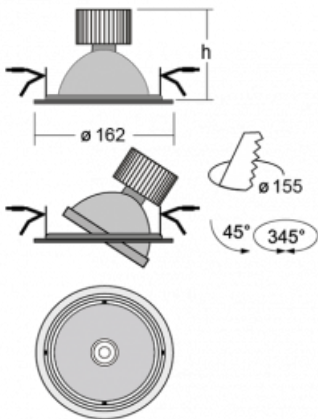

Luminaire

Basi

70-003S-10GJV/M/830, W +
00-00155M3I

The Basi family of luminaires can be described simply – it has perfect light parameters and contains special sources. The high-brightness LEDs with colour rendering of $Ra > 80$ or $Ra > 90$ perfectly illuminates the desired object. That is what makes Basi especially suitable for shopping centres, cultural spaces or car showrooms. The RealColour technology with colour rendering of $Ra > 97$ shows the colours of objects as naturally as daylight. StrongColour will highlight the desired colour and RealWhite will further improve the illumination of white objects. The luminaire is tiltable so if you need to illuminate moving objects, simply direct the luminous flux.

Technical drawing

Type of installation	Recessed
Light distribution	Direct
Luminaire shape	Circular
Colour of the luminaires	White
Material	Sheet metal
Lifetime	L80/B20 50 000 hours
Warranty	2 years
Description of luminaires	Luminaire recessed
Dimensions	ø 162 mm × 115 mm
Light source	LED MODUL
Type of optical system	Reflector
Luminous flux*	4230 lm
Colour Temperature	3000 K warm white
Luminous efficacy	95 lm/W
MacAdam Light source	3
Colour rendering index	80
Beam angle	24°

Curve

Luminaire power input* 44.5 W

Connection of the luminaires ON/OFF + 3h emergency

Electrical voltage 220-240V

Frequency 50/60Hz

 **CE** IP 20

* $\pm 10\%$

Downloads