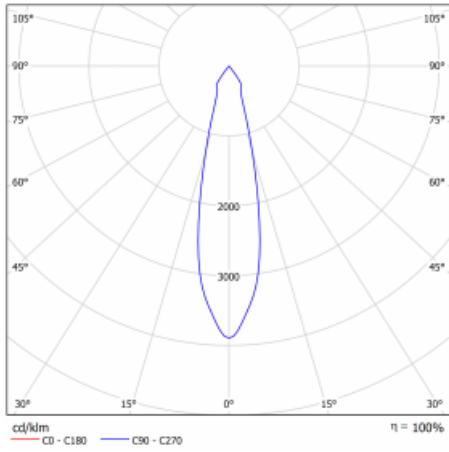

Technical drawing

Type of installation	Recessed
Light distribution	Direct
Luminaire shape	Circular
Colour of the luminaires	White
Material	Sheet metal
Lifetime	L80/B20 50 000 hours
Warranty	2 years
Description of luminaires	Luminaire recessed
Dimensions	$\varnothing 162$ mm \times 115 mm
Light source	LED MODUL
Type of optical system	Reflector
Luminous flux*	2640 lm
Colour Temperature	3000 K warm white
Luminous efficacy	108 lm/W
MacAdam Light source	3
Colour rendering index	80
Beam angle	24°

Curve

Luminaire power input* 24.5 W

Connection of the luminaires ON/OFF + 1h emergency

Electrical voltage 220-240V

Frequency 50/60Hz

☐ CE IP 20

*±10 %

Downloads