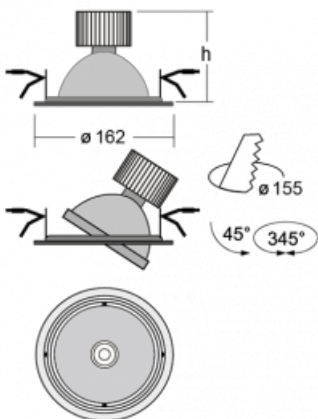

Luminaire

Basi

70-003S-10GJV/M/830, W +
00-00153M

The Basi family of luminaires can be described simply – it has perfect light parameters and contains special sources. The high-brightness LEDs with colour rendering of $Ra > 80$ or $Ra > 90$ perfectly illuminates the desired object. That is what makes Basi especially suitable for shopping centres, cultural spaces or car showrooms. The RealColour technology with colour rendering of $Ra > 97$ shows the colours of objects as naturally as daylight. StrongColour will highlight the desired colour and RealWhite will further improve the illumination of white objects. The luminaire is tiltable so if you need to illuminate moving objects, simply direct the luminous flux.

Technical drawing

Type of installation	Recessed
Light distribution	Direct
Luminaire shape	Circular
Colour of the luminaires	White
Material	Sheet metal
Lifetime	L80/B20 50 000 hours
Warranty	2 years
Description of luminaires	Luminaire recessed
Dimensions	$\varnothing 162$ mm \times 115 mm
Light source	LED MODUL
Type of optical system	Reflector
Luminous flux*	2640 lm
Colour Temperature	3000 K warm white
Luminous efficacy	108 lm/W
MacAdam Light source	3
Colour rendering index	80
Beam angle	24°

Curve

Luminaire power input* 24.5 W

Connection of the luminaires ON/OFF + 1h emergency

Electrical voltage 220-240V

Frequency 50/60Hz

☐ CE IP 20

*±10 %

Downloads