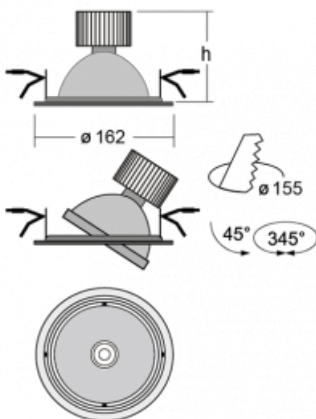

Luminaire

Basi

70-003S-10GJV/M/830, S +
00-00152M3

The Basi family of luminaires can be described simply – it has perfect light parameters and contains special sources. The high-brightness LEDs with colour rendering of $Ra > 80$ or $Ra > 90$ perfectly illuminates the desired object. That is what makes Basi especially suitable for shopping centres, cultural spaces or car showrooms. The RealColour technology with colour rendering of $Ra > 97$ shows the colours of objects as naturally as daylight. StrongColour will highlight the desired colour and RealWhite will further improve the illumination of white objects. The luminaire is tiltable so if you need to illuminate moving objects, simply direct the luminous flux.

Technical drawing

Type of installation	Recessed
Light distribution	Direct
Luminaire shape	Circular
Colour of the luminaires	White
Material	Sheet metal
Lifetime	L80/B20 50 000 hours
Warranty	2 years
Description of luminaires	Luminaire recessed
Dimensions	ø 162 mm × 115 mm
Light source	LED MODUL
Type of optical system	Reflector
Luminous flux*	2190 lm
Colour Temperature	3000 K warm white
Luminous efficacy	122 lm/W
MacAdam Light source	3
Colour rendering index	80
Beam angle	41°

Curve

Luminaire power input* 18 W

Connection of the luminaires ON/OFF + 3h emergency

Electrical voltage 220-240V

Frequency 50/60Hz

☐ CE IP 20

*±10 %

Downloads