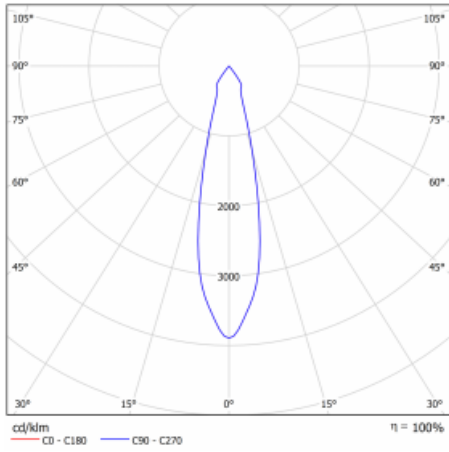

Technical drawing

Type of installation	Recessed
Light distribution	Direct
Luminaire shape	Circular
Colour of the luminaires	Black
Material	Sheet metal
Lifetime	L80/B20 50 000 hours
Warranty	5 years
Description of luminaires	Luminaire recessed
Dimensions	ø 162 mm × 115 mm
Light source	LED MODUL
Type of optical system	Reflector
Luminous flux*	2770 lm
Colour Temperature	4000 K cool white
Luminous efficacy	113 lm/W
MacAdam Light source	3
Colour rendering index	80
Beam angle	24°

Curve

Luminaire power input* 24.5 W

Connection of the luminaires ON/OFF

Electrical voltage 220-240V

Frequency 50/60Hz

☐ CE IP 20

*±10 %

Downloads