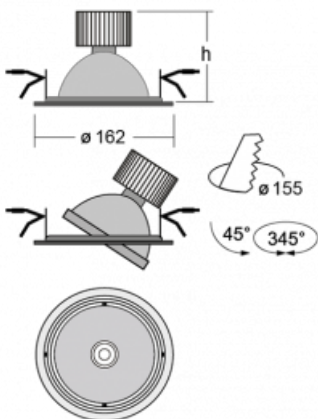

Luminaire

Basi

70-003S-10GJV/840, B +
00-00153E

The Basi family of luminaires can be described simply – it has perfect light parameters and contains special sources. The high-brightness LEDs with colour rendering of $Ra > 80$ or $Ra > 90$ perfectly illuminates the desired object. That is what makes Basi especially suitable for shopping centres, cultural spaces or car showrooms. The RealColour technology with colour rendering of $Ra > 97$ shows the colours of objects as naturally as daylight. StrongColour will highlight the desired colour and RealWhite will further improve the illumination of white objects. The luminaire is tiltable so if you need to illuminate moving objects, simply direct the luminous flux.

Technical drawing

Type of installation	Recessed
Light distribution	Direct
Luminaire shape	Circular
Colour of the luminaires	Black
Material	Sheet metal
Lifetime	L80/B20 50 000 hours
Warranty	5 years
Description of luminaires	Luminaire recessed
Dimensions	ø 162 mm × 115 mm
Light source	LED MODUL
Type of optical system	Reflector
Luminous flux*	2770 lm
Colour Temperature	4000 K cool white
Luminous efficacy	113 lm/W
MacAdam Light source	3
Colour rendering index	80
Beam angle	24°

Curve

Luminaire power input* 24.5 W

Connection of the luminaires ON/OFF

Electrical voltage 220-240V

Frequency 50/60Hz

☐ CE IP 20

*±10 %

Downloads