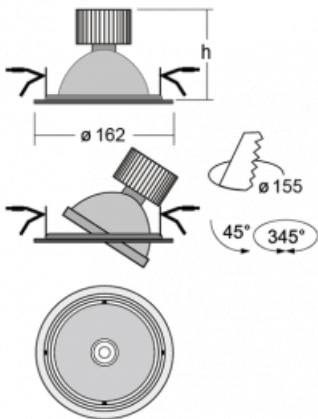

## Technical drawing

Type of installation	Recessed
Light distribution	Direct
Luminaire shape	Circular
Colour of the luminaires	White
Material	Sheet metal
Lifetime	L80/B10 50 000 hours
Warranty	2 years
Description of luminaires	Luminaire recessed
Dimensions	ø 162 mm × 95 mm
Type of optical system	Reflector
Luminous flux*	2190 lm
Colour Temperature	4000 K cool white
Luminous efficacy	122 lm/W
MacAdam Light source	3
Colour rendering index	80
Beam angle	24°
Luminaire power input*	18 W
Connection of the luminaires	ON/OFF + 1h emergency
Electrical voltage	220-240V
Frequency	50/60Hz