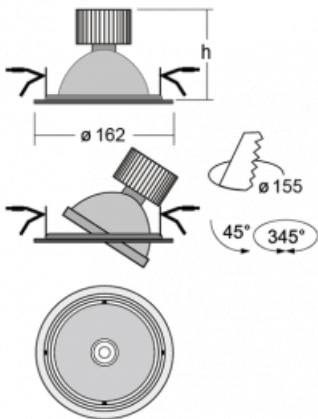

Luminaire

Basi

70-003S-10GHV/M/840, B +
00-00153M

The Basi family of luminaires can be described simply – it has perfect light parameters and contains special sources. The high-brightness LEDs with colour rendering of $Ra > 80$ or $Ra > 90$ perfectly illuminates the desired object. That is what makes Basi especially suitable for shopping centres, cultural spaces or car showrooms. The RealColour technology with colour rendering of $Ra > 97$ shows the colours of objects as naturally as daylight. StrongColour will highlight the desired colour and RealWhite will further improve the illumination of white objects. The luminaire is tiltable so if you need to illuminate moving objects, simply direct the luminous flux.

Technical drawing

Type of installation	Recessed
Light distribution	Direct
Luminaire shape	Circular
Colour of the luminaires	Black
Material	Sheet metal
Lifetime	L80/B10 50 000 hours
Warranty	2 years
Description of luminaires	Luminaire recessed
Dimensions	ø 162 mm × 95 mm
Type of optical system	Reflector
Luminous flux*	2770 lm
Colour Temperature	4000 K cool white
Luminous efficacy	113 lm/W
MacAdam Light source	3
Colour rendering index	80
Beam angle	24°
Luminaire power input*	24.5 W
Connection of the luminaires	ON/OFF + 1h emergency
Electrical voltage	220-240V
Frequency	50/60Hz

 **CE IP 20**

*±10 %

Curve

Downloads

Installation instructions

Photos