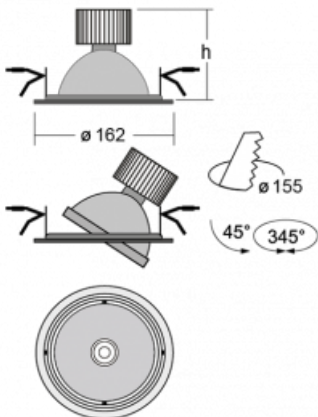

Luminaire

Basi

70-003S-10GHV/M/840, B +
00-00151M3

The Basi family of luminaires can be described simply – it has perfect light parameters and contains special sources. The high-brightness LEDs with colour rendering of $Ra > 80$ or $Ra > 90$ perfectly illuminates the desired object. That is what makes Basi especially suitable for shopping centres, cultural spaces or car showrooms. The RealColour technology with colour rendering of $Ra > 97$ shows the colours of objects as naturally as daylight. StrongColour will highlight the desired colour and RealWhite will further improve the illumination of white objects. The luminaire is tiltable so if you need to illuminate moving objects, simply direct the luminous flux.

Technical drawing

Type of installation	Recessed
Light distribution	Direct
Luminaire shape	Circular
Colour of the luminaires	Black
Material	Sheet metal
Lifetime	L80/B10 50 000 hours
Warranty	2 years
Description of luminaires	Luminaire recessed

Dimensions $\varnothing 162 \text{ mm} \times 95 \text{ mm}$

DIR optical system	Reflector
Luminous flux*	1290 lm
Colour Temperature	4000 K cool white
Luminous efficacy	134 lm/W
MacAdam Light source	3
Colour rendering index	80
Beam angle	24°