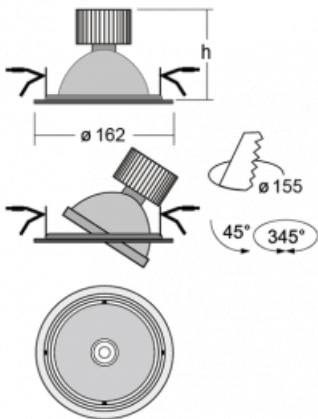

**Technical drawing**

Type of installation	Recessed
Light distribution	Direct
Luminaire shape	Circular
Colour of the luminaires	White
Material	Sheet metal
Lifetime	L80/B10 50 000 hours
Warranty	2 years
Description of luminaires	Luminaire recessed
Dimensions	∅ 162 mm × 95 mm
Type of optical system	Reflector
Luminous flux*	2090 lm
Colour Temperature	3000 K warm white
Luminous efficacy	116 lm/W
MacAdam Light source	3
Colour rendering index	80
Beam angle	24°
Luminaire power input*	18 W
Connection of the luminaires	ON/OFF + 1h emergency
Electrical voltage	220-240V
Frequency	50/60Hz