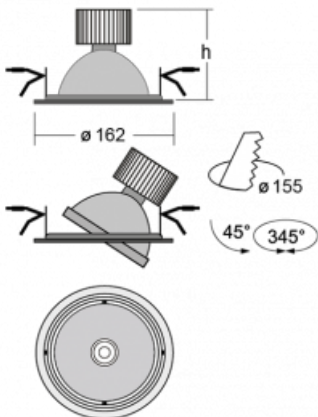

Luminaire

Basi

70-003S-10GHV/M/830, B +
00-00153MI

The Basi family of luminaires can be described simply – it has perfect light parameters and contains special sources. The high-brightness LEDs with colour rendering of $Ra > 80$ or $Ra > 90$ perfectly illuminates the desired object. That is what makes Basi especially suitable for shopping centres, cultural spaces or car showrooms. The RealColour technology with colour rendering of $Ra > 97$ shows the colours of objects as naturally as daylight. StrongColour will highlight the desired colour and RealWhite will further improve the illumination of white objects. The luminaire is tiltable so if you need to illuminate moving objects, simply direct the luminous flux.

Technical drawing

Type of installation	Recessed
Light distribution	Direct
Luminaire shape	Circular
Colour of the luminaires	Black
Material	Sheet metal
Lifetime	L80/B10 50 000 hours
Warranty	2 years
Description of luminaires	Luminaire recessed
Dimensions	∅ 162 mm × 95 mm
Type of optical system	Reflector
Luminous flux*	2640 lm
Colour Temperature	3000 K warm white
Luminous efficacy	108 lm/W
MacAdam Light source	3
Colour rendering index	80
Beam angle	24°
Luminaire power input*	24.5 W
Connection of the luminaires	ON/OFF + 1h emergency
Electrical voltage	220-240V
Frequency	50/60Hz

 **CE IP 20**

*±10 %

Curve

Downloads

Installation instructions

Photos