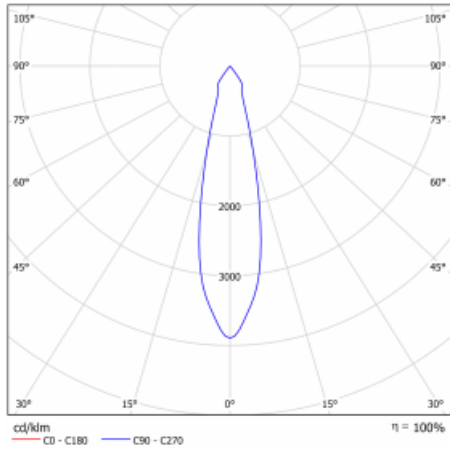

Curve

Luminaire power input* 18 W

Connection of the luminaires ON/OFF

Electrical voltage 220-240V

Frequency 50/60Hz

☐ CE IP 20

*±10 %