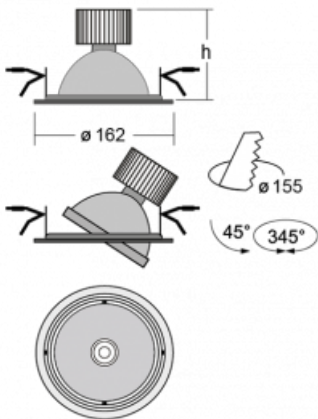

Luminaire

Basi

70-003F-10GJV/M/840, W +
00-00155DI/M3

The Basi family of luminaires can be described simply – it has perfect light parameters and contains special sources. The high-brightness LEDs with colour rendering of $Ra > 80$ or $Ra > 90$ perfectly illuminates the desired object. That is what makes Basi especially suitable for shopping centres, cultural spaces or car showrooms. The RealColour technology with colour rendering of $Ra > 97$ shows the colours of objects as naturally as daylight. StrongColour will highlight the desired colour and RealWhite will further improve the illumination of white objects. The luminaire is tiltable so if you need to illuminate moving objects, simply direct the luminous flux.

Technical drawing

Type of installation	Recessed
Light distribution	Direct
Luminaire shape	Circular
Colour of the luminaires	White
Material	Sheet metal
Lifetime	L80/B20 50 000 hours
Warranty	2 years
Description of luminaires	Luminaire recessed
Dimensions	ø 162 mm × 115 mm
Light source	LED MODUL
Type of optical system	Reflector
Luminous flux*	4440 lm
Colour Temperature	4000 K cool white
Luminous efficacy	100 lm/W
MacAdam Light source	3
Colour rendering index	80
Beam angle	41°

Curve

Luminaire power input* 44.5 W

Connection of the luminaires DALI + 3h emergency

Electrical voltage 220-240V

Frequency 50/60Hz

☐ CE IP 20

*±10 %

Downloads