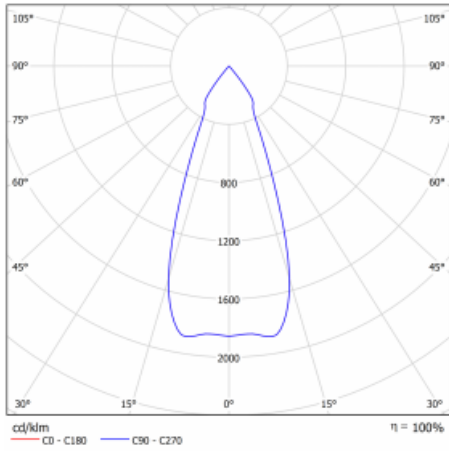

Technical drawing

Type of installation	Recessed
Light distribution	Direct
Luminaire shape	Circular
Colour of the luminaires	White
Material	Sheet metal
Lifetime	L80/B20 50 000 hours
Warranty	2 years
Description of luminaires	Luminaire recessed
Dimensions	ø 162 mm × 115 mm
Light source	LED MODUL
Type of optical system	Reflector
Luminous flux*	4440 lm
Colour Temperature	4000 K cool white
Luminous efficacy	100 lm/W
MacAdam Light source	3
Colour rendering index	80
Beam angle	41°

Curve

Luminaire power input* 44.5 W

Connection of the luminaires DALI + 3h emergency

Electrical voltage 220-240V

Frequency 50/60Hz

☐ CE IP 20

*±10 %

Downloads