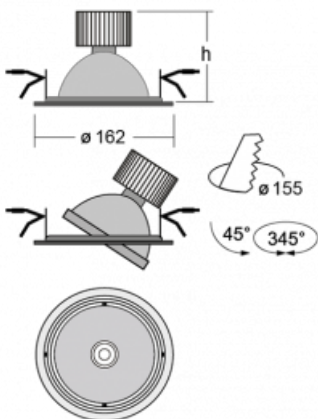

Luminaire

Basi

70-003F-10GJV/M/840, B +
00-00152M3

The Basi family of luminaires can be described simply – it has perfect light parameters and contains special sources. The high-brightness LEDs with colour rendering of Ra>80 or Ra>90 perfectly illuminates the desired object. That is what makes Basi especially suitable for shopping centres, cultural spaces or car showrooms. The RealColour technology with colour rendering of Ra>97 shows the colours of objects as naturally as daylight. StrongColour will highlight the desired colour and RealWhite will further improve the illumination of white objects. The luminaire is tiltable so if you need to illuminate moving objects, simply direct the luminous flux.

Technical drawing

Type of installation	Recessed
Light distribution	Direct
Luminaire shape	Circular
Colour of the luminaires	Black
Material	Sheet metal
Lifetime	L80/B10 50 000 hours
Warranty	2 years
Description of luminaires	Luminaire recessed
Dimensions	∅ 162 mm × 95 mm
Type of optical system	Reflector
Luminous flux*	2190 lm
Colour Temperature	4000 K cool white
Luminous efficacy	122 lm/W
MacAdam Light source	3
Colour rendering index	80
Beam angle	41°
Luminaire power input*	18 W
Connection of the luminaires	ON/OFF + 3h emergency
Electrical voltage	220-240V
Frequency	50/60Hz