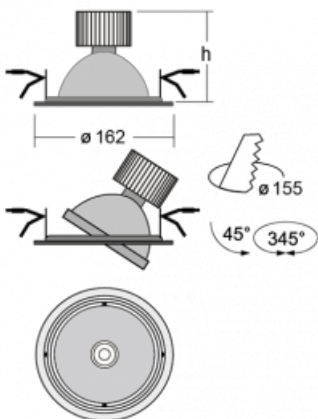

## Technical drawing

|                           |                      |
|---------------------------|----------------------|
| Type of installation      | Recessed             |
| Light distribution        | Direct               |
| Luminaire shape           | Circular             |
| Colour of the luminaires  | Silver               |
| Material                  | Sheet metal          |
| Lifetime                  | L80/B20 50 000 hours |
| Warranty                  | 2 years              |
| Description of luminaires | Luminaire recessed   |
| Dimensions                | ∅ 162 mm × 115 mm    |
| Light source              | LED MODUL            |
| Type of optical system    | Reflector            |
| Luminous flux*            | 2090 lm              |
| Colour Temperature        | 3000 K warm white    |
| Luminous efficacy         | 116 lm/W             |
| MacAdam Light source      | 3                    |
| Colour rendering index    | 80                   |
| Beam angle                | 41°                  |