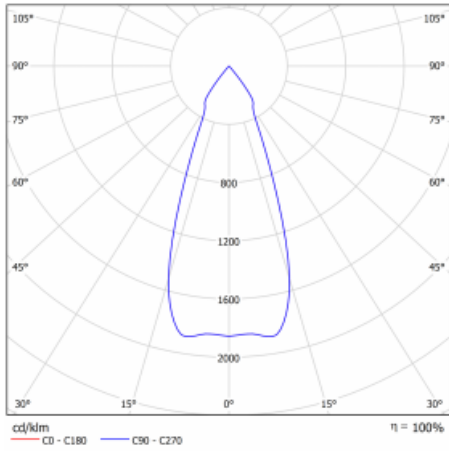

Curve

Luminaire power input* 18 W

Connection of the luminaires ON/OFF + 1h emergency

Electrical voltage 220-240V

Frequency 50/60Hz

CE IP 20

* $\pm 10\%$