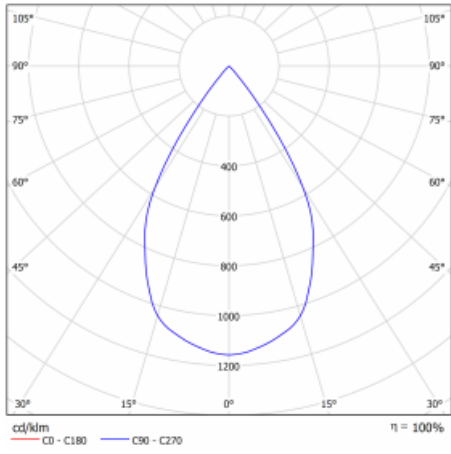

Technical drawing

Type of installation	Recessed
Light distribution	Direct
Luminaire shape	Circular
Colour of the luminaires	White
Material	Sheet metal
Lifetime	L80/B10 50 000 hours
Warranty	2 years
Description of luminaires	Luminaire recessed
Dimensions	∅ 162 mm × 95 mm
Type of optical system	Reflector
Luminous flux*	2770 lm
Colour Temperature	4000 K cool white
Luminous efficacy	113 lm/W
MacAdam Light source	3
Colour rendering index	80
Beam angle	41°
Luminaire power input*	24.5 W
Connection of the luminaires	ON/OFF + 1h emergency
Electrical voltage	220-240V
Frequency	50/60Hz

 **CE IP 20**

*±10 %

Curve

Downloads

Installation instructions

Photos