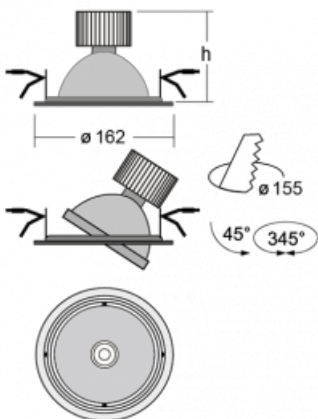

Luminaire

Basi

70-003F-10GHV/M/840, W +
00-00153MI

The Basi family of luminaires can be described simply – it has perfect light parameters and contains special sources. The high-brightness LEDs with colour rendering of $Ra > 80$ or $Ra > 90$ perfectly illuminates the desired object. That is what makes Basi especially suitable for shopping centres, cultural spaces or car showrooms. The RealColour technology with colour rendering of $Ra > 97$ shows the colours of objects as naturally as daylight. StrongColour will highlight the desired colour and RealWhite will further improve the illumination of white objects. The luminaire is tiltable so if you need to illuminate moving objects, simply direct the luminous flux.

Technical drawing

Type of installation	Recessed
Light distribution	Direct
Luminaire shape	Circular
Colour of the luminaires	White
Material	Sheet metal
Lifetime	L80/B10 50 000 hours
Warranty	2 years
Description of luminaires	Luminaire recessed
Dimensions	∅ 162 mm × 95 mm
Type of optical system	Reflector
Luminous flux*	2770 lm
Colour Temperature	4000 K cool white
Luminous efficacy	113 lm/W
MacAdam Light source	3
Colour rendering index	80
Beam angle	41°
Luminaire power input*	24.5 W
Connection of the luminaires	ON/OFF + 1h emergency
Electrical voltage	220-240V
Frequency	50/60Hz

 **CE IP 20**

*±10 %

Curve

Downloads

Installation instructions

Photos