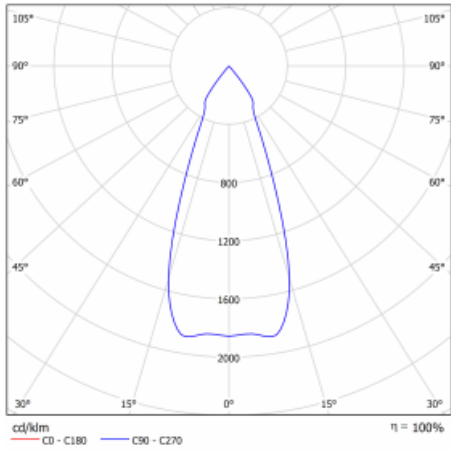

Technical drawing

Type of installation	Recessed
Light distribution	Direct
Luminaire shape	Circular
Colour of the luminaires	White
Material	Sheet metal
Lifetime	L80/B10 50 000 hours
Warranty	2 years
Description of luminaires	Luminaire recessed
Dimensions	∅ 162 mm × 95 mm
Type of optical system	Reflector
Luminous flux*	2190 lm
Colour Temperature	4000 K cool white
Luminous efficacy	122 lm/W
MacAdam Light source	3
Colour rendering index	80
Beam angle	41°
Luminaire power input*	18 W
Connection of the luminaires	ON/OFF + 1h emergency
Electrical voltage	220-240V
Frequency	50/60Hz

 **CE IP 20**

*±10 %

Curve

Downloads

Installation instructions

Photos