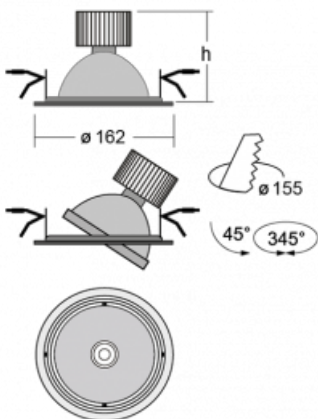

Luminaire

Basi

70-003F-10GHV/M/840, W +
00-00152M

The Basi family of luminaires can be described simply – it has perfect light parameters and contains special sources. The high-brightness LEDs with colour rendering of $Ra > 80$ or $Ra > 90$ perfectly illuminates the desired object. That is what makes Basi especially suitable for shopping centres, cultural spaces or car showrooms. The RealColour technology with colour rendering of $Ra > 97$ shows the colours of objects as naturally as daylight. StrongColour will highlight the desired colour and RealWhite will further improve the illumination of white objects. The luminaire is tiltable so if you need to illuminate moving objects, simply direct the luminous flux.

Technical drawing

Type of installation	Recessed
Light distribution	Direct
Luminaire shape	Circular
Colour of the luminaires	White
Material	Sheet metal
Lifetime	L80/B10 50 000 hours
Warranty	2 years
Description of luminaires	Luminaire recessed
Dimensions	∅ 162 mm × 95 mm
Type of optical system	Reflector
Luminous flux*	2190 lm
Colour Temperature	4000 K cool white
Luminous efficacy	122 lm/W
MacAdam Light source	3
Colour rendering index	80
Beam angle	41°
Luminaire power input*	18 W
Connection of the luminaires	ON/OFF + 1h emergency
Electrical voltage	220-240V
Frequency	50/60Hz

 **CE IP 20**

*±10 %

Curve

Downloads

Installation instructions

Photos