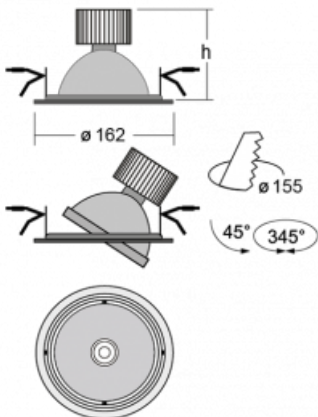

Luminaire

Basi

70-003F-10GHV/M/840, B +
00-00153MI

The Basi family of luminaires can be described simply – it has perfect light parameters and contains special sources. The high-brightness LEDs with colour rendering of $Ra > 80$ or $Ra > 90$ perfectly illuminates the desired object. That is what makes Basi especially suitable for shopping centres, cultural spaces or car showrooms. The RealColour technology with colour rendering of $Ra > 97$ shows the colours of objects as naturally as daylight. StrongColour will highlight the desired colour and RealWhite will further improve the illumination of white objects. The luminaire is tiltable so if you need to illuminate moving objects, simply direct the luminous flux.

Technical drawing

Type of installation	Recessed
Light distribution	Direct
Luminaire shape	Circular
Colour of the luminaires	Black
Material	Sheet metal
Lifetime	L80/B10 50 000 hours
Warranty	2 years
Description of luminaires	Luminaire recessed
Dimensions	∅ 162 mm × 95 mm
Type of optical system	Reflector
Luminous flux*	2770 lm
Colour Temperature	4000 K cool white
Luminous efficacy	113 lm/W
MacAdam Light source	3
Colour rendering index	80
Beam angle	41°
Luminaire power input*	24.5 W
Connection of the luminaires	ON/OFF + 1h emergency
Electrical voltage	220-240V
Frequency	50/60Hz

 **CE IP 20**

*±10 %

Curve

Downloads

Installation instructions

Photos