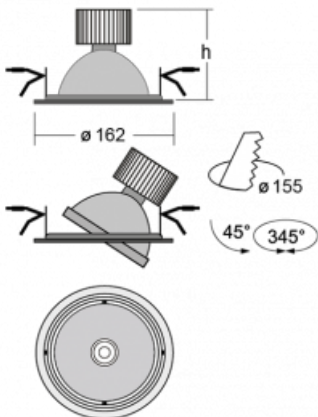

**Technical drawing**

Type of installation	Recessed
Light distribution	Direct
Luminaire shape	Circular
Colour of the luminaires	White
Material	Sheet metal
Lifetime	L80/B10 50 000 hours
Warranty	2 years
Description of luminaires	Luminaire recessed
Dimensions	ø 162 mm × 95 mm
Type of optical system	Reflector
Luminous flux*	2640 lm
Colour Temperature	3000 K warm white
Luminous efficacy	108 lm/W
MacAdam Light source	3
Colour rendering index	80
Beam angle	41°
Luminaire power input*	24.5 W
Connection of the luminaires	DALI + 3h emergency
Electrical voltage	220-240V
Frequency	50/60Hz