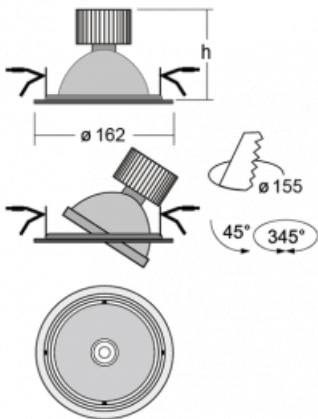

Luminaire

Basi

70-003F-10GHV/M/830, B +
00-00153M

The Basi family of luminaires can be described simply – it has perfect light parameters and contains special sources. The high-brightness LEDs with colour rendering of $Ra > 80$ or $Ra > 90$ perfectly illuminates the desired object. That is what makes Basi especially suitable for shopping centres, cultural spaces or car showrooms. The RealColour technology with colour rendering of $Ra > 97$ shows the colours of objects as naturally as daylight. StrongColour will highlight the desired colour and RealWhite will further improve the illumination of white objects. The luminaire is tiltable so if you need to illuminate moving objects, simply direct the luminous flux.

Technical drawing

Type of installation	Recessed
Light distribution	Direct
Luminaire shape	Circular
Colour of the luminaires	Black
Material	Sheet metal
Lifetime	L80/B10 50 000 hours
Warranty	2 years
Description of luminaires	Luminaire recessed
Dimensions	∅ 162 mm × 95 mm
Type of optical system	Reflector
Luminous flux*	2640 lm
Colour Temperature	3000 K warm white
Luminous efficacy	108 lm/W
MacAdam Light source	3
Colour rendering index	80
Beam angle	41°
Luminaire power input*	24.5 W
Connection of the luminaires	ON/OFF + 1h emergency
Electrical voltage	220-240V
Frequency	50/60Hz

 **CE IP 20**

*±10 %

Curve

Downloads

Installation instructions

Photos