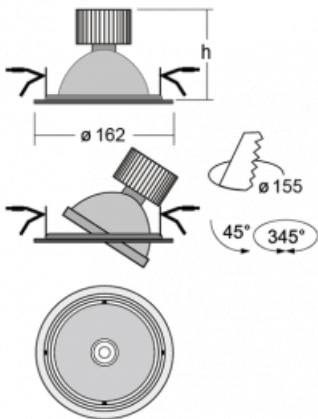

Luminaire

Basi

70-003F-10GHV/M/830, B +
00-00151M3

The Basi family of luminaires can be described simply – it has perfect light parameters and contains special sources. The high-brightness LEDs with colour rendering of Ra>80 or Ra>90 perfectly illuminates the desired object. That is what makes Basi especially suitable for shopping centres, cultural spaces or car showrooms. The RealColour technology with colour rendering of Ra>97 shows the colours of objects as naturally as daylight. StrongColour will highlight the desired colour and RealWhite will further improve the illumination of white objects. The luminaire is tiltable so if you need to illuminate moving objects, simply direct the luminous flux.

Technical drawing

Type of installation	Recessed
Light distribution	Direct
Luminaire shape	Circular
Colour of the luminaires	Black
Material	Sheet metal
Lifetime	L80/B10 50 000 hours
Warranty	2 years
Description of luminaires	Luminaire recessed
Dimensions	∅ 162 mm × 95 mm
Type of optical system	Reflector
Luminous flux*	1230 lm
Colour Temperature	3000 K warm white
Luminous efficacy	128 lm/W
MacAdam Light source	3
Colour rendering index	80
Beam angle	41°
Luminaire power input*	9.6 W
Connection of the luminaires	ON/OFF + 3h emergency
Electrical voltage	220-240V
Frequency	50/60Hz

 **CE IP 20**

*±10 %

Curve

Downloads

Installation instructions

Photos