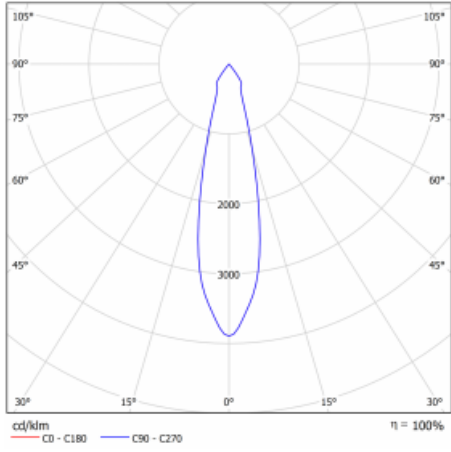

Technical drawing

Type of installation	Recessed
Light distribution	Direct
Luminaire shape	Circular
Colour of the luminaires	Silver
Material	Sheet metal
Lifetime	L80/B10 50 000 hours
Warranty	5 years
Description of luminaires	Luminaire recessed
Dimensions	ø 162 mm × 95 mm
Type of optical system	Reflector
Luminous flux*	2770 lm
Colour Temperature	4000 K cool white
Luminous efficacy	113 lm/W
MacAdam Light source	3
Colour rendering index	80
Beam angle	41°
Luminaire power input*	24.5 W
Connection of the luminaires	ON/OFF multiwatt
Electrical voltage	220-240V
Frequency	50/60Hz

 **CE IP 20**

*±10 %

Curve

Downloads

Installation instructions

Photos