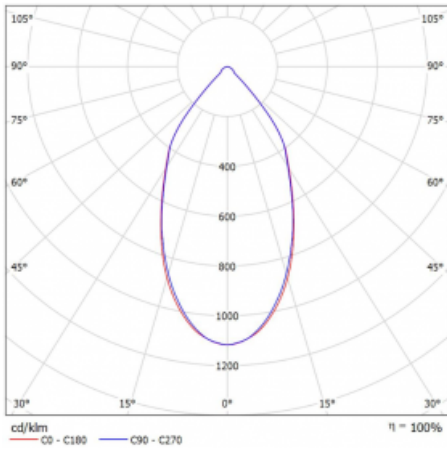

Curve

Luminaire power input* 9.6 W

Connection of the luminaires ON/OFF + 3h emergency

Electrical voltage 220-240V

Frequency 50/60Hz

⊕ CE IP 20

*±10 %