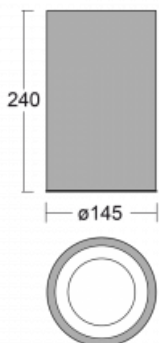

# Ture-C

58-283L-10GDM3/840, B

It is a cylindrical seated luminaire that has an excellent UGR<19, which means that the luminaire does not glare. The luminaire can be used in offices, meeting rooms and thanks to special sources also in showrooms. RealWhite accentuates the white, StrongColour accentuates the selected colour and RealColour accentuates the actual colour. With Tunable White you adjust the chromaticity temperature according to the time of day. With these sources, illuminated objects look even more appealing.

**Technical drawing**

|                                   |                           |
|-----------------------------------|---------------------------|
| Type of installation              | Surface                   |
| Light distribution                | Direct                    |
| Luminaire shape                   | Circular                  |
| Colour of the luminaires          | Black                     |
| Material                          | Aluminium                 |
| Lifetime                          | L80/B20 50 000 hours      |
| Warranty                          | 5 years                   |
| Description of luminaires         | Luminaire surface         |
| Dimensions                        | ø 145 mm × 240 mm         |
| Light source                      | LED MODUL                 |
| Type of optical system            | Plain aluminium reflector |
| Luminous flux*                    | 1180 lm                   |
| Colour Temperature                | 4000 K cool white         |
| Luminous efficacy                 | 123 lm/W                  |
| MacAdam Light source              | 3                         |
| Colour rendering index            | 80                        |
| UGR max. X=4H<br>Y=8H, ρ=70,50,20 | 17                        |