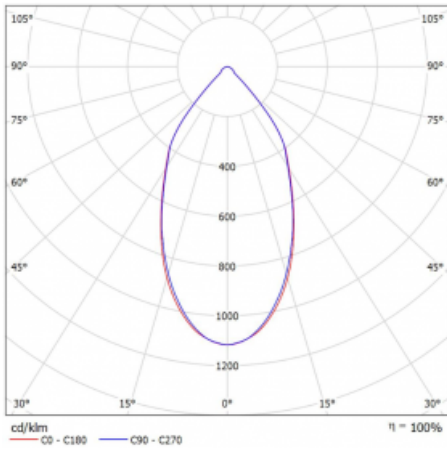

# Ture-C

58-283L-10GDD/840, B

It is a cylindrical seated luminaire that has an excellent UGR<19, which means that the luminaire does not glare. The luminaire can be used in offices, meeting rooms and thanks to special sources also in showrooms. RealWhite accentuates the white, StrongColour accentuates the selected colour and RealColour accentuates the actual colour. With Tunable White you adjust the chromaticity temperature according to the time of day. With these sources, illuminated objects look even more appealing.

**Technical drawing**

|                                   |                           |
|-----------------------------------|---------------------------|
| Type of installation              | Surface                   |
| Light distribution                | Direct                    |
| Luminaire shape                   | Circular                  |
| Colour of the luminaires          | Black                     |
| Material                          | Aluminium                 |
| Lifetime                          | L80/B20 50 000 hours      |
| Warranty                          | 5 years                   |
| Description of luminaires         | Luminaire surface         |
| Dimensions                        | ø 145 mm × 240 mm         |
| Light source                      | LED MODUL                 |
| Type of optical system            | Plain aluminium reflector |
| Luminous flux*                    | 1400 lm                   |
| Colour Temperature                | 4000 K cool white         |
| Luminous efficacy                 | 119 lm/W                  |
| MacAdam Light source              | 3                         |
| Colour rendering index            | 80                        |
| UGR max. X=4H<br>Y=8H, ρ=70,50,20 | 17.6                      |

## Curve

Luminaire power input\* 11.8 W

Connection of the luminaires DALI

Electrical voltage 220-240V

Frequency 50/60Hz

⊕ CE IP 20

\*±10 %