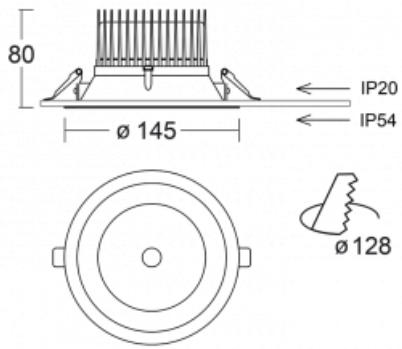

Luminaire

Ture

58-001L-10GGV/M/840, B +
00-00152M3

It is a circular recessed luminaire of the downlight type with an excellent UGR index < 19 up to 3000 lm, which means that the luminaire does not dazzle. The luminaire is suitable for offices, meeting rooms and, thanks to special sources, also for showrooms. RealWhite highlights the white, StrongColour highlights the selected colour, and RealColour emphasizes the colour of the object. With Tunable White you can set the colour temperature according to the time of day. With the help of these sources, the illuminated objects will look even more attractive. The IP54 class means high level of protection against the penetration of water and foreign matter. Thus, you can use this luminaire even in a demanding environment, such as a wellness centre. Its efficacy is up to 118 lm/W. Ture is available in three versions – a small luminaire with a diameter of 145 mm, a medium luminaire with a diameter of 185 mm and the largest luminaire with a diameter of 226 mm.

Type of installation	Recessed
Light distribution	Direct
Luminaire shape	Circular
Colour of the luminaires	Black
Material	Aluminium
Lifetime	L80/B20 50 000 hours
Warranty	5 years
Description of luminaires	Luminaire recessed
Dimensions	∅ 145 mm × 80 mm
DIR optical system	Plain aluminium reflector
Luminous flux*	2000 lm
Colour Temperature	4000 K cool white
Luminous efficacy	111 lm/W
MacAdam Light source	3
Colour rendering index	80
Luminaire power input*	18 W
Connection of the luminaires	ON/OFF + 3h emergency
Electrical voltage	220-240V
Frequency	50/60Hz

 **CE IP 54**

*±10 %

Technical drawing

Curve

Downloads

Installation instructions

Photos