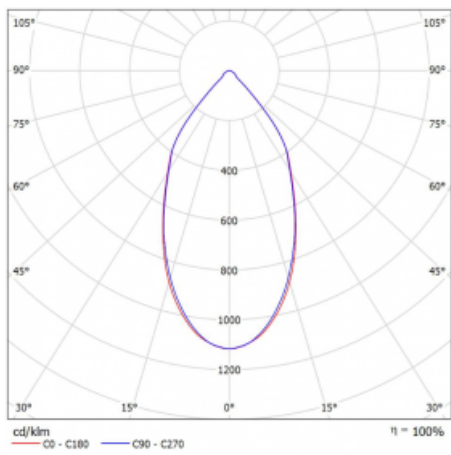

Luminaire

Ture

58-001L-10GGV/M/840, B +
00-00152M3

It is a circular recessed luminaire of the downlight type with an excellent UGR index < 19 up to 3000 lm, which means that the luminaire does not dazzle. The luminaire is suitable for offices, meeting rooms and, thanks to special sources, also for showrooms. RealWhite highlights the white, StrongColour highlights the selected colour, and RealColour emphasizes the colour of the object. With Tunable White you can set the colour temperature according to the time of day. With the help of these sources, the illuminated objects will look even more attractive. The IP54 class means high level of protection against the penetration of water and foreign matter. Thus, you can use this luminaire even in a demanding environment, such as a wellness centre. Its efficacy is up to 118 lm/W. Ture is available in three versions – a small luminaire with a diameter of 145 mm, a medium luminaire with a diameter of 185 mm and the largest luminaire with a diameter of 226 mm.

Type of installation	Recessed
Light distribution	Direct
Luminaire shape	Circular
Colour of the luminaires	Black
Material	Aluminium
Lifetime	L80/B20 50 000 hours
Warranty	5 years
Description of luminaires	Luminaire recessed
Dimensions	∅ 145 mm × 80 mm
DIR optical system	Plain aluminium reflector
Luminous flux*	2000 lm
Colour Temperature	4000 K cool white
Luminous efficacy	111 lm/W
MacAdam Light source	3
Colour rendering index	80
Luminaire power input*	18 W
Connection of the luminaires	ON/OFF + 3h emergency
Electrical voltage	220-240V
Frequency	50/60Hz

 **CE IP 54**

*±10 %

Technical drawing

Curve

Downloads

Installation instructions

Photos