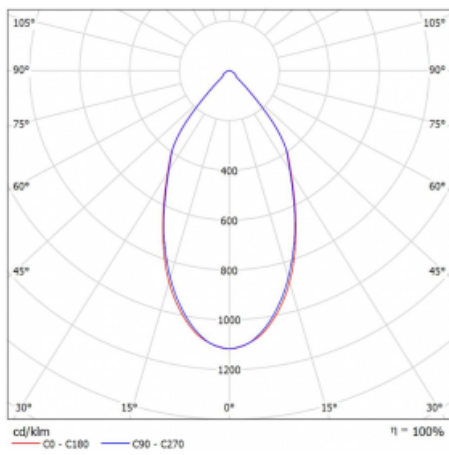

Luminaire

Ture

58-001L-10GGV/M/840, B +
00-00152M3

It is a circular recessed luminaire of the downlight type with an excellent UGR index < 19 up to 3000 lm, which means that the luminaire does not dazzle. The luminaire is suitable for offices, meeting rooms and, thanks to special sources, also for showrooms. RealWhite highlights the white, StrongColour highlights the selected colour, and RealColour emphasizes the colour of the object. With Tunable White you can set the colour temperature according to the time of day. With the help of these sources, the illuminated objects will look even more attractive. The IP54 class means high level of protection against the penetration of water and foreign matter. Thus, you can use this luminaire even in a demanding environment, such as a wellness centre. Its efficacy is up to 118 lm/W. Ture is available in three versions – a small luminaire with a diameter of 145 mm, a medium luminaire with a diameter of 185 mm and the largest luminaire with a diameter of 226 mm.

Type of installation	Recessed
Light distribution	Direct
Luminaire shape	Circular
Colour of the luminaires	Black
Material	Aluminium
Lifetime	L80/B20 50 000 hours
Warranty	5 years
Description of luminaires	Luminaire recessed
Dimensions	∅ 145 mm × 80 mm
Type of optical system	Plain aluminium reflector
Luminous flux*	2000 lm
Colour Temperature	4000 K cool white
Luminous efficacy	111 lm/W
MacAdam Light source	3
Colour rendering index	80
Luminaire power input*	18 W
Connection of the luminaires	ON/OFF + 3h emergency
Electrical voltage	220-240V
Frequency	50/60Hz

 **CE IP 54**

*±10 %

Technical drawing

Curve

Downloads

Installation instructions

Photos