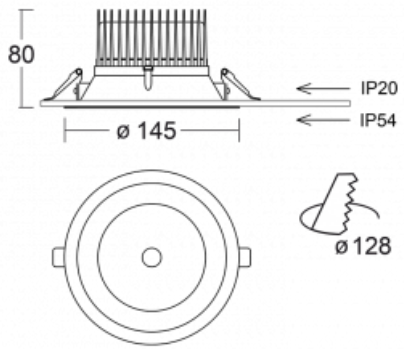

Luminaire

Ture

58-001L-10GGV/M/840, B +
00-00151M

It is a circular recessed luminaire of the downlight type with an excellent UGR index < 19 up to 3000 lm, which means that the luminaire does not dazzle. The luminaire is suitable for offices, meeting rooms and, thanks to special sources, also for showrooms. RealWhite highlights the white, StrongColour highlights the selected colour, and RealColour emphasizes the colour of the object. With Tunable White you can set the colour temperature according to the time of day. With the help of these sources, the illuminated objects will look even more attractive. The IP54 class means high level of protection against the penetration of water and foreign matter. Thus, you can use this luminaire even in a demanding environment, such as a wellness centre. Its efficacy is up to 118 lm/W. Ture is available in three versions – a small luminaire with a diameter of 145 mm, a medium luminaire with a diameter of 185 mm and the largest luminaire with a diameter of 226 mm.

Type of installation	Recessed
Light distribution	Direct
Luminaire shape	Circular
Colour of the luminaires	Black
Material	Aluminium
Lifetime	L80/B20 50 000 hours
Warranty	5 years
Description of luminaires	Luminaire recessed
Dimensions	∅ 145 mm × 80 mm
Type of optical system	Plain aluminium reflector
Luminous flux*	1180 lm
Colour Temperature	4000 K cool white
Luminous efficacy	123 lm/W
MacAdam Light source	3
Colour rendering index	80
Luminaire power input*	9.6 W
Connection of the luminaires	ON/OFF + 1h emergency
Electrical voltage	220-240V
Frequency	50/60Hz

 **CE IP 54**

*±10 %

Technical drawing

Curve

Downloads

Installation instructions

Photos