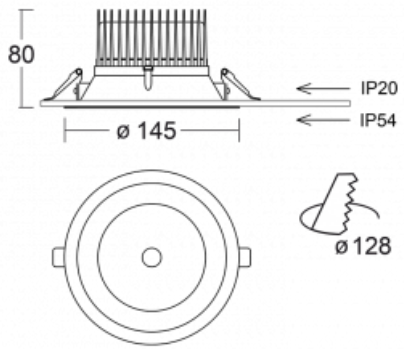

Technical drawing