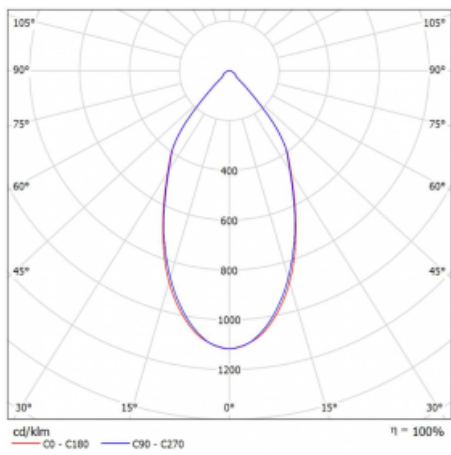

Luminaire

Ture

58-001L-10GGV/M/830, B +
00-00151M3

It is a circular recessed luminaire of the downlight type with an excellent UGR index < 19 up to 3000 lm, which means that the luminaire does not dazzle. The luminaire is suitable for offices, meeting rooms and, thanks to special sources, also for showrooms. RealWhite highlights the white, StrongColour highlights the selected colour, and RealColour emphasizes the colour of the object. With Tunable White you can set the colour temperature according to the time of day. With the help of these sources, the illuminated objects will look even more attractive. The IP54 class means high level of protection against the penetration of water and foreign matter. Thus, you can use this luminaire even in a demanding environment, such as a wellness centre. Its efficacy is up to 118 lm/W. Ture is available in three versions – a small luminaire with a diameter of 145 mm, a medium luminaire with a diameter of 185 mm and the largest luminaire with a diameter of 226 mm.

Type of installation	Recessed
Light distribution	Direct
Luminaire shape	Circular
Colour of the luminaires	Black
Material	Aluminium
Lifetime	L80/B20 50 000 hours
Warranty	5 years
Description of luminaires	Luminaire recessed
Dimensions	∅ 145 mm × 80 mm
Type of optical system	Plain aluminium reflector
Luminous flux*	1120 lm
Colour Temperature	3000 K warm white
Luminous efficacy	117 lm/W
MacAdam Light source	3
Colour rendering index	80
Luminaire power input*	9.6 W
Connection of the luminaires	ON/OFF + 3h emergency
Electrical voltage	220-240V
Frequency	50/60Hz

 **CE IP 54**

*±10 %

Technical drawing

Curve

Downloads

Installation instructions

Photos