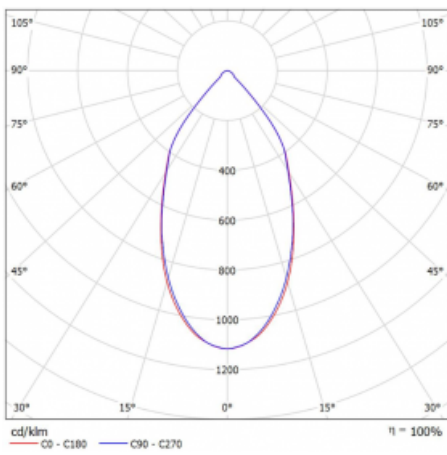

Luminaire

Ture

58-001L-10GGV/840, W +
00-00155DI

It is a circular recessed luminaire of the downlight type with an excellent UGR index < 19 up to 3000 lm, which means that the luminaire does not dazzle. The luminaire is suitable for offices, meeting rooms and, thanks to special sources, also for showrooms. RealWhite highlights the white, StrongColour highlights the selected colour, and RealColour emphasizes the colour of the object. With Tunable White you can set the colour temperature according to the time of day. With the help of these sources, the illuminated objects will look even more attractive. The IP54 class means high level of protection against the penetration of water and foreign matter. Thus, you can use this luminaire even in a demanding environment, such as a wellness centre. Its efficacy is up to 118 lm/W. Ture is available in three versions – a small luminaire with a diameter of 145 mm, a medium luminaire with a diameter of 185 mm and the largest luminaire with a diameter of 226 mm.

Type of installation	Recessed
Light distribution	Direct
Luminaire shape	Circular
Colour of the luminaires	White
Material	Aluminium
Lifetime	L80/B20 50 000 hours
Warranty	5 years
Description of luminaires	Luminaire recessed
Dimensions	∅ 145 mm × 80 mm
Weight	0.4 kg
DIR optical system	Plain aluminium reflector
Luminous flux*	2220 lm
Colour Temperature	4000 K cool white
Luminous efficacy	123 lm/W
MacAdam Light source	3
Colour rendering index	80
UGR max. X=4H Y=8H, ρ=70,50,20	17.2

Technical drawing

Luminaire power input* 18 W

Connection of the luminaires DALI

Electrical voltage 220-240V

Frequency 50/60Hz

☐ CE IP 54

* $\pm 10\%$

Curve