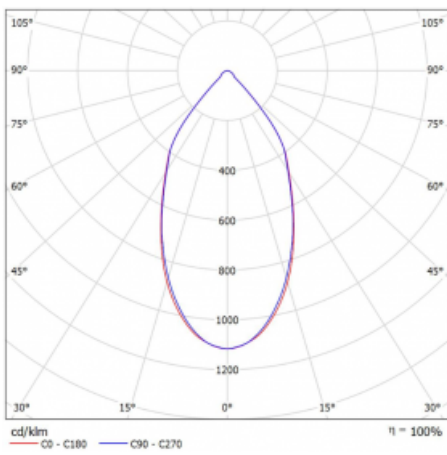

Luminaire

Ture

58-001L-10GGV/840, W +
00-00155DI

It is a circular recessed luminaire of the downlight type with an excellent UGR index < 19 up to 3000 lm, which means that the luminaire does not dazzle. The luminaire is suitable for offices, meeting rooms and, thanks to special sources, also for showrooms. RealWhite highlights the white, StrongColour highlights the selected colour, and RealColour emphasizes the colour of the object. With Tunable White you can set the colour temperature according to the time of day. With the help of these sources, the illuminated objects will look even more attractive. The IP54 class means high level of protection against the penetration of water and foreign matter. Thus, you can use this luminaire even in a demanding environment, such as a wellness centre. Its efficacy is up to 118 lm/W. Ture is available in three versions – a small luminaire with a diameter of 145 mm, a medium luminaire with a diameter of 185 mm and the largest luminaire with a diameter of 226 mm.

Type of installation	Recessed
Light distribution	Direct
Luminaire shape	Circular
Colour of the luminaires	White
Material	Aluminium
Lifetime	L80/B20 50 000 hours
Warranty	5 years
Description of luminaires	Luminaire recessed
Dimensions	∅ 145 mm × 80 mm
Weight	0.4 kg
Type of optical system	Plain aluminium reflector
Luminous flux*	2220 lm
Colour Temperature	4000 K cool white
Luminous efficacy	123 lm/W
MacAdam Light source	3
Colour rendering index	80
UGR max. X=4H Y=8H, ρ=70,50,20	17.2

Technical drawing

Luminaire power input* 18 W

Connection of the luminaires DALI

Electrical voltage 220-240V

Frequency 50/60Hz

☐ CE IP 54

* $\pm 10\%$

Curve