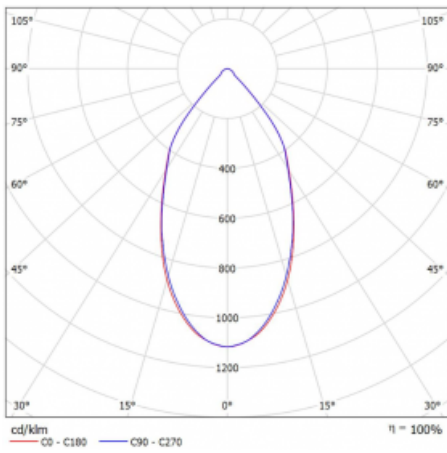

Luminaire

Ture

58-001L-10GGV/840, W +
00-00153EI

It is a circular recessed luminaire of the downlight type with an excellent UGR index < 19 up to 3000 lm, which means that the luminaire does not dazzle. The luminaire is suitable for offices, meeting rooms and, thanks to special sources, also for showrooms. RealWhite highlights the white, StrongColour highlights the selected colour, and RealColour emphasizes the colour of the object. With Tunable White you can set the colour temperature according to the time of day. With the help of these sources, the illuminated objects will look even more attractive. The IP54 class means high level of protection against the penetration of water and foreign matter. Thus, you can use this luminaire even in a demanding environment, such as a wellness centre. Its efficacy is up to 118 lm/W. Ture is available in three versions – a small luminaire with a diameter of 145 mm, a medium luminaire with a diameter of 185 mm and the largest luminaire with a diameter of 226 mm.

Type of installation	Recessed
Light distribution	Direct
Luminaire shape	Circular
Colour of the luminaires	White
Material	Aluminium
Lifetime	L80/B20 50 000 hours
Warranty	5 years
Description of luminaires	Luminaire recessed
Dimensions	∅ 145 mm × 80 mm
Weight	0.4 kg
DIR optical system	Plain aluminium reflector
Luminous flux*	2220 lm
Colour Temperature	4000 K cool white
Luminous efficacy	123 lm/W
MacAdam Light source	3
Colour rendering index	80
UGR max. X=4H Y=8H, ρ=70,50,20	17.2

Technical drawing

Luminaire power input* 18 W

Connection of the luminaires ON/OFF multiwatt

Electrical voltage 220-240V

Frequency 50/60Hz

☐ CE IP 54

* $\pm 10\%$

Curve