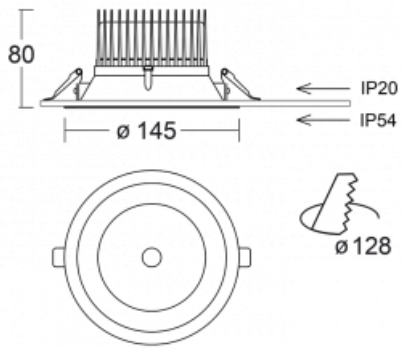

Luminaire

Ture

58-001L-10GGV/840, W +
00-00153EI

It is a circular recessed luminaire of the downlight type with an excellent UGR index < 19 up to 3000 lm, which means that the luminaire does not dazzle. The luminaire is suitable for offices, meeting rooms and, thanks to special sources, also for showrooms. RealWhite highlights the white, StrongColour highlights the selected colour, and RealColour emphasizes the colour of the object. With Tunable White you can set the colour temperature according to the time of day. With the help of these sources, the illuminated objects will look even more attractive. The IP54 class means high level of protection against the penetration of water and foreign matter. Thus, you can use this luminaire even in a demanding environment, such as a wellness centre. Its efficacy is up to 118 lm/W. Ture is available in three versions – a small luminaire with a diameter of 145 mm, a medium luminaire with a diameter of 185 mm and the largest luminaire with a diameter of 226 mm.

Type of installation	Recessed
Light distribution	Direct
Luminaire shape	Circular
Colour of the luminaires	White
Material	Aluminium
Lifetime	L80/B20 50 000 hours
Warranty	5 years
Description of luminaires	Luminaire recessed
Dimensions	∅ 145 mm × 80 mm
Weight	0.4 kg
Type of optical system	Plain aluminium reflector
Luminous flux*	2220 lm
Colour Temperature	4000 K cool white
Luminous efficacy	123 lm/W
MacAdam Light source	3
Colour rendering index	80
UGR max. X=4H Y=8H, ρ=70,50,20	17.2

Technical drawing

Luminaire power input* 18 W

Connection of the luminaires ON/OFF multiwatt

Electrical voltage 220-240V

Frequency 50/60Hz

☐ CE IP 54

* $\pm 10\%$

Curve