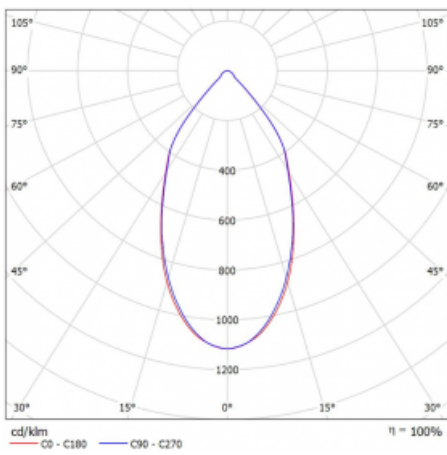

Luminaire

Ture

58-001L-10GGV/840, W +
00-00153EI

It is a circular recessed luminaire of the downlight type with an excellent UGR index < 19 up to 3000 lm, which means that the luminaire does not dazzle. The luminaire is suitable for offices, meeting rooms and, thanks to special sources, also for showrooms. RealWhite highlights the white, StrongColour highlights the selected colour, and RealColour emphasizes the colour of the object. With Tunable White you can set the colour temperature according to the time of day. With the help of these sources, the illuminated objects will look even more attractive. The IP54 class means high level of protection against the penetration of water and foreign matter. Thus, you can use this luminaire even in a demanding environment, such as a wellness centre. Its efficacy is up to 118 lm/W. Ture is available in three versions – a small luminaire with a diameter of 145 mm, a medium luminaire with a diameter of 185 mm and the largest luminaire with a diameter of 226 mm.

Type of installation	Recessed
Light distribution	Direct
Luminaire shape	Circular
Colour of the luminaires	White
Material	Aluminium
Lifetime	L80/B20 50 000 hours
Warranty	5 years
Description of luminaires	Luminaire recessed
Dimensions	∅ 145 mm × 80 mm
Weight	0.4 kg
Type of optical system	Plain aluminium reflector
Luminous flux*	2220 lm
Colour Temperature	4000 K cool white
Luminous efficacy	123 lm/W
MacAdam Light source	3
Colour rendering index	80
UGR max. X=4H Y=8H, ρ=70,50,20	17.2

Technical drawing

Luminaire power input* 18 W

Connection of the luminaires ON/OFF multiwatt

Electrical voltage 220-240V

Frequency 50/60Hz

☐ CE IP 54

* $\pm 10\%$

Curve