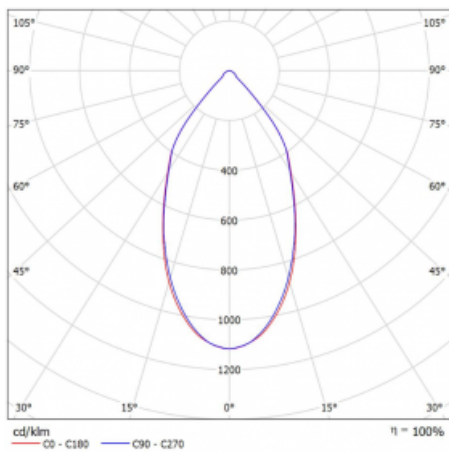

Luminaire

Ture

58-001L-10GGV/840, W +
00-00152E

It is a circular recessed luminaire of the downlight type with an excellent UGR index < 19 up to 3000 lm, which means that the luminaire does not dazzle. The luminaire is suitable for offices, meeting rooms and, thanks to special sources, also for showrooms. RealWhite highlights the white, StrongColour highlights the selected colour, and RealColour emphasizes the colour of the object. With Tunable White you can set the colour temperature according to the time of day. With the help of these sources, the illuminated objects will look even more attractive. The IP54 class means high level of protection against the penetration of water and foreign matter. Thus, you can use this luminaire even in a demanding environment, such as a wellness centre. Its efficacy is up to 118 lm/W. Ture is available in three versions – a small luminaire with a diameter of 145 mm, a medium luminaire with a diameter of 185 mm and the largest luminaire with a diameter of 226 mm.

Type of installation	Recessed
Light distribution	Direct
Luminaire shape	Circular
Colour of the luminaires	White
Material	Aluminium
Lifetime	L80/B20 50 000 hours
Warranty	5 years
Description of luminaires	Luminaire recessed
Dimensions	∅ 145 mm × 80 mm
Weight	0.4 kg
DIR optical system	Plain aluminium reflector
Luminous flux*	2220 lm
Colour Temperature	4000 K cool white
Luminous efficacy	123 lm/W
MacAdam Light source	3
Colour rendering index	80
UGR max. X=4H Y=8H, ρ=70,50,20	17.2

Technical drawing

Luminaire power input* 18 W

Connection of the luminaires ON/OFF

Electrical voltage 220-240V

Frequency 50/60Hz

☐ CE IP 54

*±10 %

Curve